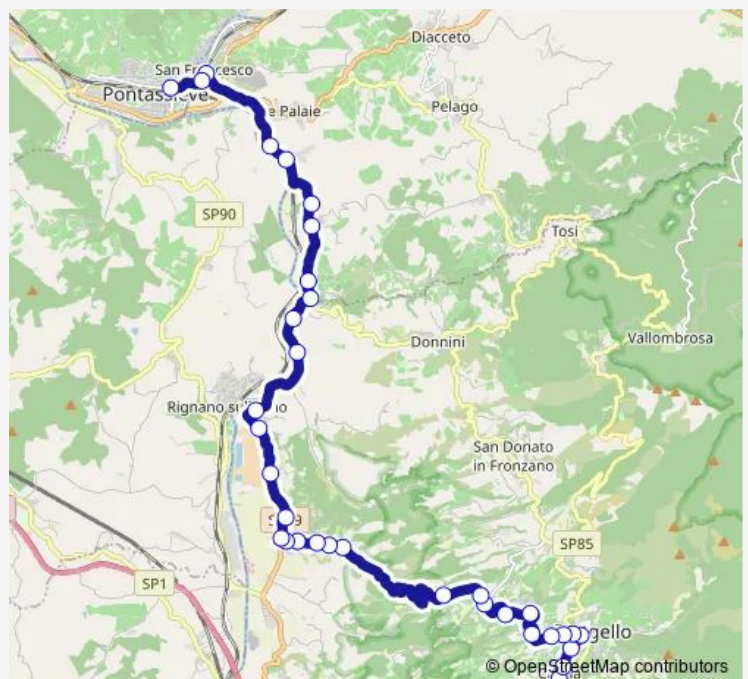

Riscaggio

Sant'Ellero Vaianese

Sant'Ellero Il Porto - S.P. 88

Route schedule

Reggello Scuola Media_A — I Veroni

Monday 12:45

Tuesday 12:45

Wednesday 12:45

Thursday 12:45

Friday 12:45

Saturday 12:45

Sunday —

Route info

Direction: Reggello Scuola Media_A

Stops: 31

Trip Duration: 0 hour 40 min