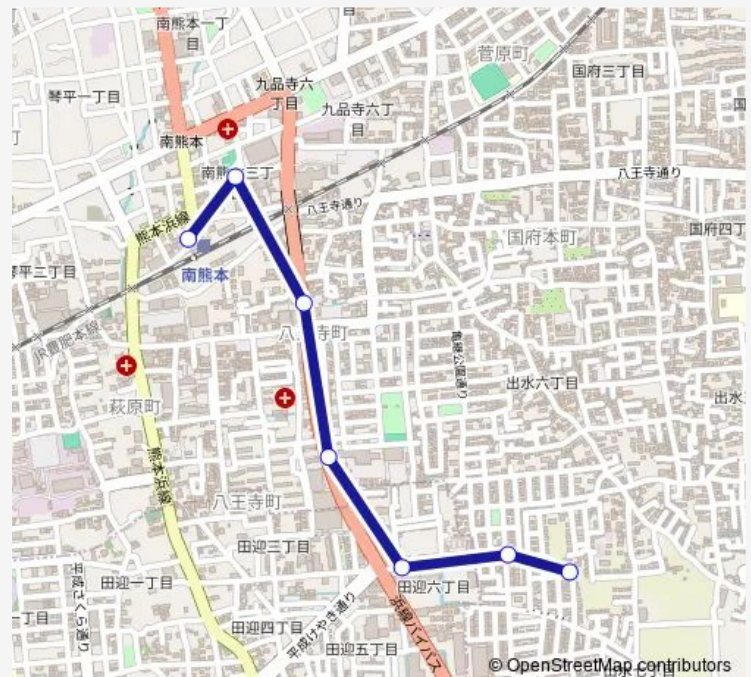

八王寺

八王寺団地前

田迎新道

長溝団地入口

長溝団地

Route schedule

南熊本駅前 — 長溝団地

Monday 06:55

Tuesday 06:55

Wednesday 06:55

Thursday 06:55

Friday 06:55

Saturday 07:05-07:35

Sunday 07:58

Route info

Direction: 南熊本駅前

Stops: 7

Trip Duration: 0 hour 7 min

■ P3-1 : 南熊本駅→長溝団地

Bus time schedules and route maps are available in an offline PDF at busmaps.com. Use the busmaps.com website to see live bus times, train schedule or subway schedule, and step-by-step directions for all public transit in Kumamoto