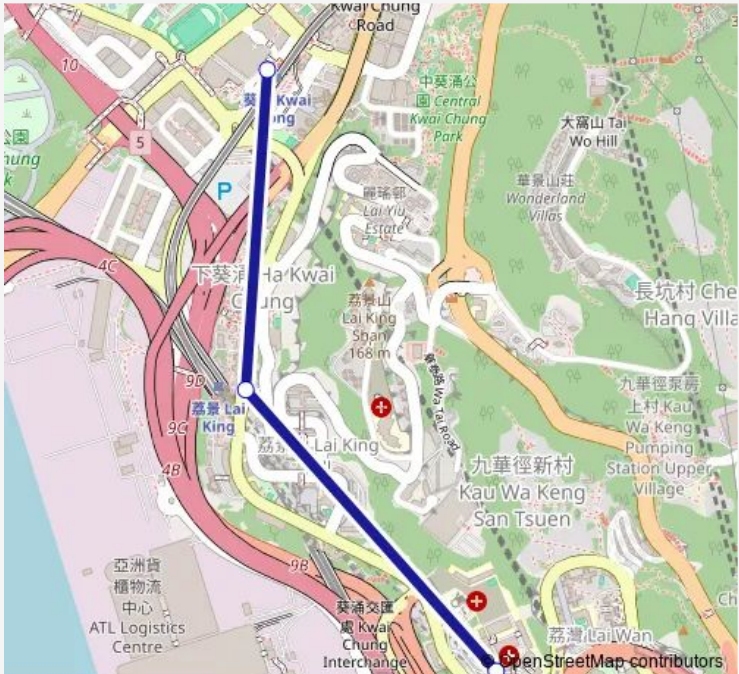

Bus 407A Kwai Fong Station (Hing Ning Road) - Princess Margaret Hospital (Supplementary Service)

[Go to website](#)

Direction
 PRINCESS MARGARET HOSPITAL ROAD, NEAR PRINCESS MARGARET HOSPITAL BLOCK P — HING NING ROAD, NEAR METROPLAZA
 3 stops
[Open route schedule](#)

- PRINCESS MARGARET HOSPITAL ROAD, NEAR PRINCESS MARGARET HOSPITAL BLOCK P
- LAI KING HILL ROAD, OUTSIDE YIN LAI COURT SHOPPING CENTRE
- HING NING ROAD, NEAR METROPLAZA

Route schedule
 PRINCESS MARGARET HOSPITAL ROAD, NEAR PRINCESS MARGARET HOSPITAL BLOCK P — HING NING ROAD, NEAR METROPLAZA

Monday	08:30-20:17
Tuesday	08:30-20:17
Wednesday	08:30-20:17
Thursday	08:30-20:17
Friday	08:30-20:17
Saturday	08:30-20:17
Sunday	14:30-20:20

Route info
 Direction: PRINCESS MARGARET HOSPITAL ROAD, NEAR PRINCESS MARGARET HOSPITAL BLOCK P
 Stops: 3
 Trip Duration: 0 hour 7 min

Direction

HING NING ROAD, NEAR METROPLAZA — PRINCESS MARGARET HOSPITAL ROAD, NEAR PRINCESS MARGARET HOSPITAL BLOCK P

3 stops

[Open route schedule](#)

HING NING ROAD, NEAR METROPLAZA

LAI KING HILL ROAD, OPPOSITE YIN LAI COURT SHOPPING CENTRE