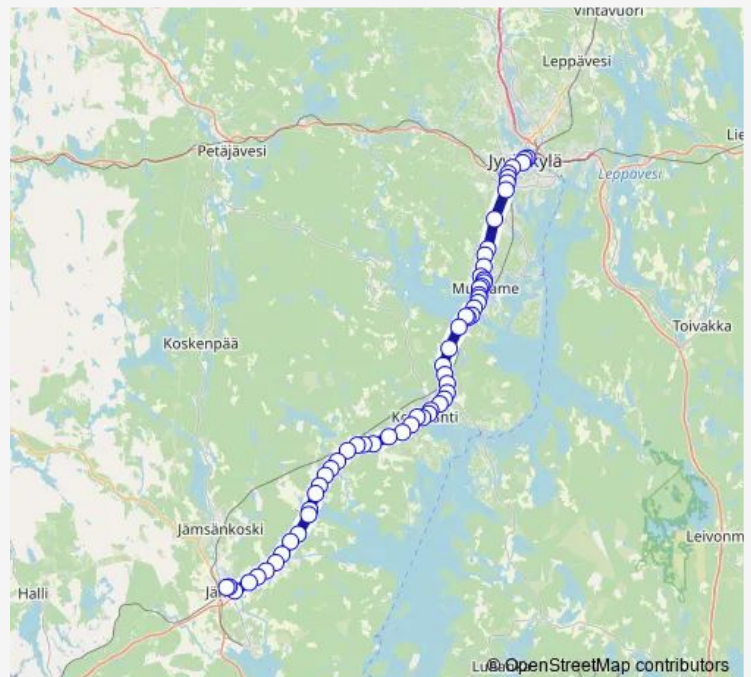

Thursday 06:25-12:10

Friday 06:25-12:10

Saturday —

Sunday —

Route info

Direction: Jyväskylä Matkakeskus 5

Stops: 60

Trip Duration: 1 hour 5 min