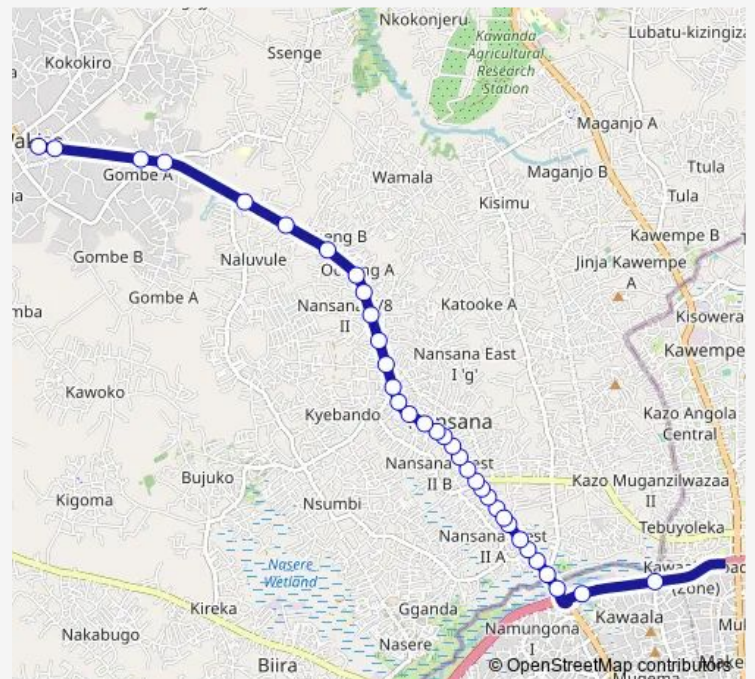

## Bus IC004 Bwaise-Wakiso

[Go to website](#)

### Direction

undefined — undefined

0 stops

[Open route schedule](#)

### Route schedule

undefined — undefined

Monday 06:30-19:00

Tuesday 06:30-19:00

Wednesday 06:30-19:00

Thursday 06:30-19:00

Friday 06:30-19:00

Saturday 06:30-19:00

### Route info

Direction:

Stops: 0

Trip Duration: – min

■ IC004 — Bwaise-Wakiso