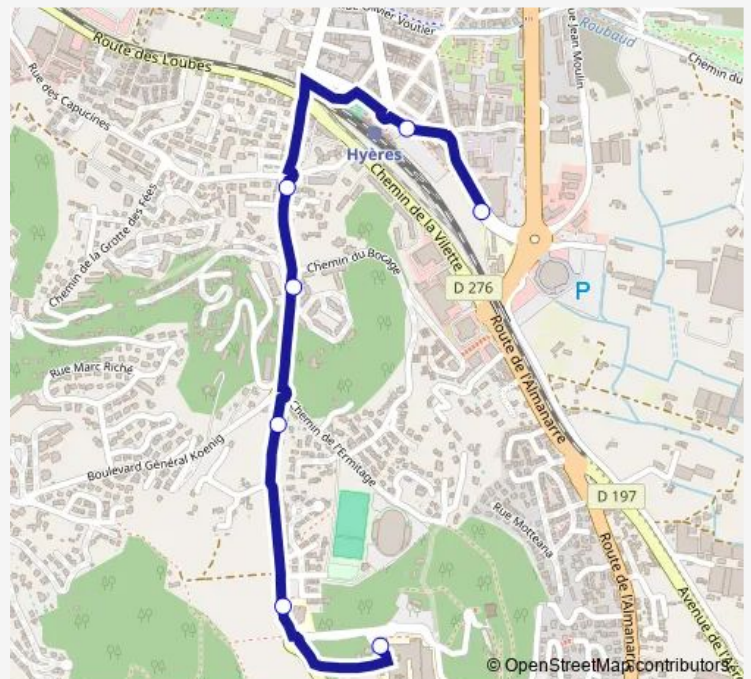

Thursday 08:06

Friday 08:06

Saturday —

Sunday —

**Route info**

Direction: Lycée Costebelle

Stops: 7

Trip Duration: 0 hour 14 min

Hy01 — Ecole Guynemer depuis Lycée Costebelle

**Direction**

Ecole Guynemer (Hyères) — Lycée Costebelle

6 stops

[Open route schedule](#)

Ecole Guynemer (Hyères)

Panhard

Costebelle