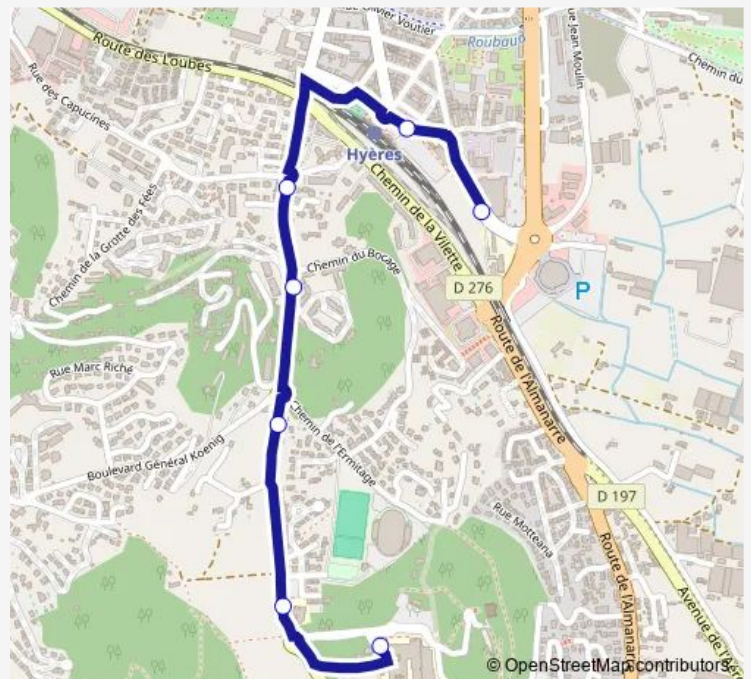

Thursday 08:06

Friday 08:06

Saturday —

Sunday —

**Route info**

Direction: Lycée Costebelle

Stops: 7

Trip Duration: 0 hour 14 min

HY01 — Ecole Guynemer depuis Lycée Costebelle

**Direction**

Ecole Guynemer (Hyères) — Lycée Costebelle

6 stops

[Open route schedule](#)

Ecole Guynemer (Hyères)

Panhard

Costebelle