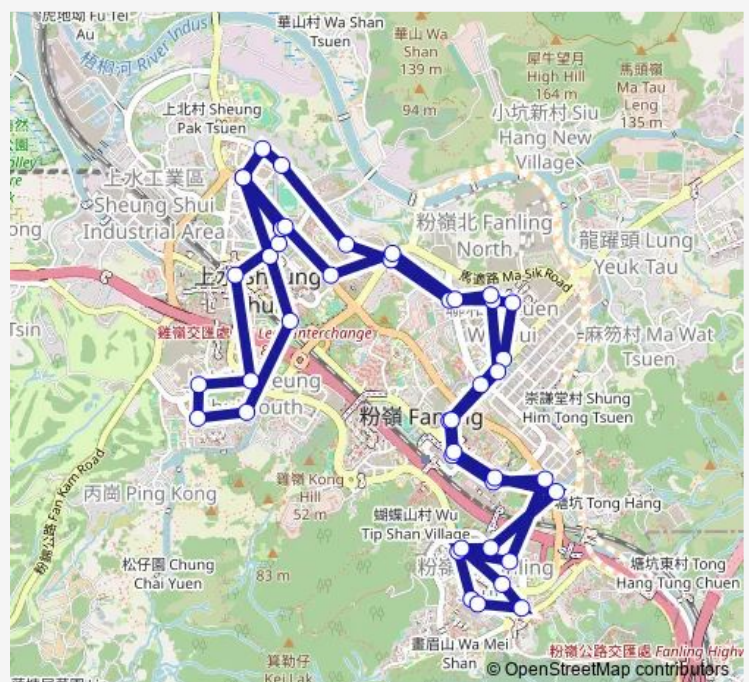

Route schedule

[Kmb+Ctb] WAH Ming BBI
Wah Ming Estate|[Kmb] WAH Ming Bbi|[Lwb] WAH Ming Bbi — [Kmb] WAH Ming Bbi

Monday	05:40-16:30
Tuesday	05:40-16:30
Wednesday	05:40-16:30
Thursday	05:40-16:30
Friday	05:40-16:30
Saturday	05:40-17:30
Sunday	05:40-17:30

Route info

Direction: [Kmb+Ctb] WAH Ming BBI
Wah Ming Estate|[Kmb] WAH Ming Bbi|[Lwb] WAH Ming Bbi

Stops: 42

Trip Duration: 0 hour 39 min

70k — Fanling (WAH Ming) - Ching HO(Circular)

[Ctb] Fung NAM Road Garden, Jockey Club Road[[Kmb] Tsui LAI Garden