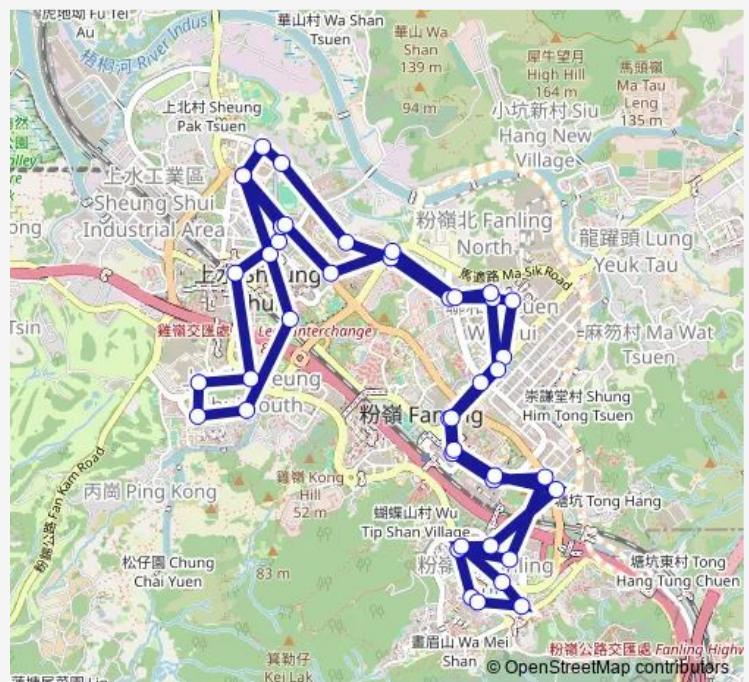

Route schedule

[Kmb+Ctb] WAH Ming BBI/
Wah Ming Estate|[Kmb] WAH Ming Bbi|[Lwb] WAH Ming Bbi — [Kmb] WAH Ming Bbi

Monday 05:40-16:30

Tuesday 05:40-16:30

Wednesday 05:40-16:30

Thursday 05:40-16:30

Friday 05:40-16:30

Saturday 05:40-17:30

Sunday 05:40-17:30

Route info

Direction: [Kmb+Ctb] WAH Ming BBI/
Wah Ming Estate|[Kmb] WAH Ming Bbi|[Lwb] WAH Ming Bbi

Stops: 42

Trip Duration: 0 hour 42 min

70K — Fanling (WAH Ming) - Ching HO(Circular)