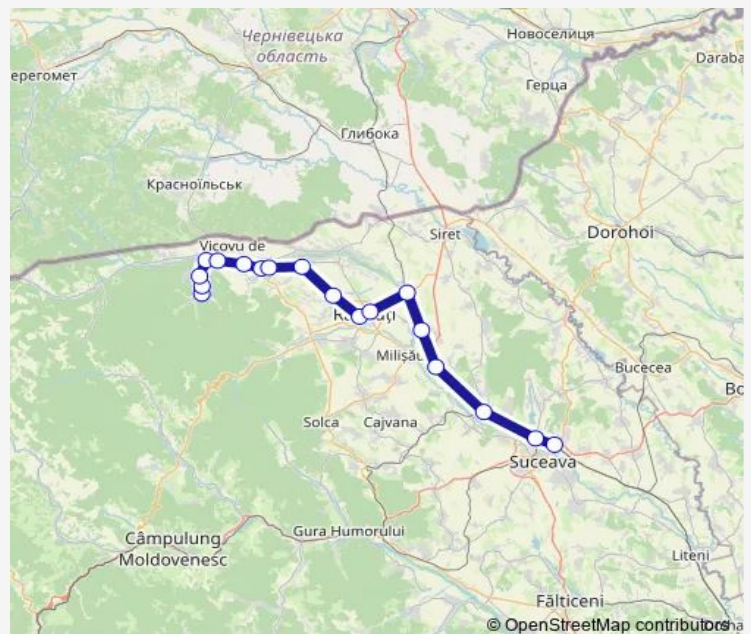

Rail R: Putna Hm. - Suceava R: Putna Hm. - Putna Centru h. - Putna Troita h. - Gura Putnei h. - Bivolăria h. - Vicovu de Sus h. - Vicovu de Jos h. - Vicov h. - Gălănești Hm. - Horodnicu h. - Rădăuți - Radauti Gara Mica h. - Dornești - Țibeni h. - Milișăuți Hm. - Dărmănești - Suceava Nord - Suceava

[Go to website](#)

Direction

Putna Hm. — Suceava

18 stops

[Open route schedule](#)

Putna Hm.

Putna Centru h.

Putna Troita h.

Gura Putnei h.

Bivolăria h.

Vicovu de Sus h.

Vicovu de Jos h.

Vicov h.

Gălănești Hm.

Horodnicu h.

Rădăuți

Radauti Gara Mica h.

Dornești

Țibeni h.

Milișăuți Hm.

Dărmănești

Suceava Nord

Suceava

Route schedule

Putna Hm. — Suceava

Monday 05:43-16:02

Tuesday 05:43-16:02

Wednesday 05:43-16:02

Thursday 05:43-16:02

Friday 05:43-16:02

Saturday 04:34-13:54

Sunday 04:34-13:54

Route info

Direction: Putna Hm.

Stops: 18

Trip Duration: 2 hour 4 min