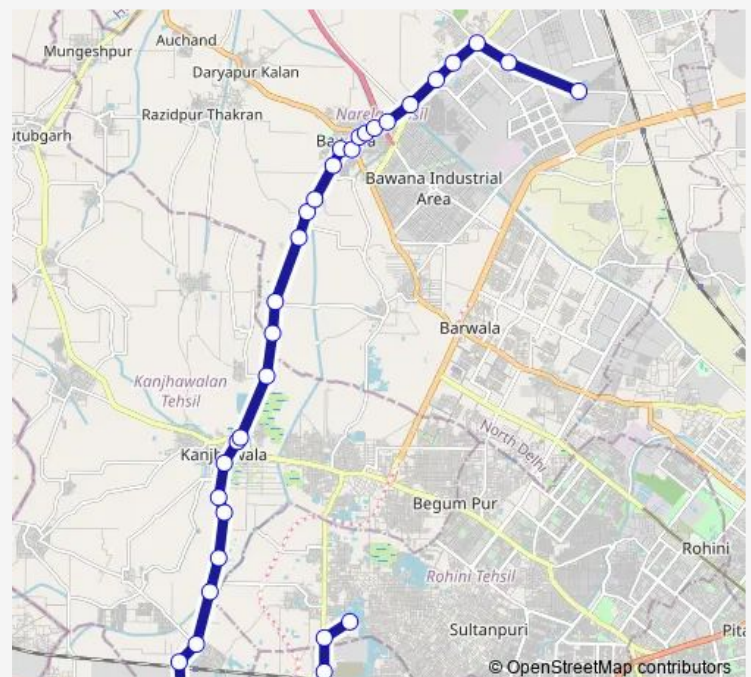

### Route schedule

Rani Khera Depot I — Holambi Kalan JJ Colony

Monday 04:00-15:20

Tuesday 04:00-15:20

Wednesday 04:00-15:20

Thursday 04:00-15:20

Friday 04:00-15:20

Saturday 04:00-15:20

### Route info

Direction: Rani Khera Depot I

Stops: 36

Trip Duration: 1 hour 42 min

171stlup

BusMaps

Bajit Pur Crossing

Krishna Vihar