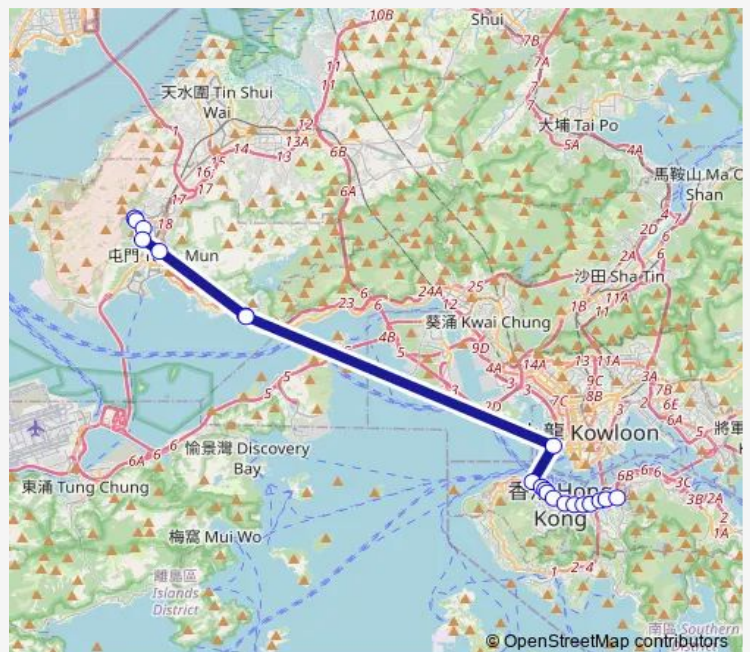

[Kmb] Wing WO Street

**Route schedule**

[Ctb] Leung King Estate, TIN King Road[[Kmb] Leung King Estate BUS Terminus — [Ctb] Victoria Park, Causeway Road[[Kmb+Ctb] Victoria Park/<Br>Victoria Park, Causeway Road[[Kmb] Victoria Park

Monday	07:35
Tuesday	07:35
Wednesday	07:35
Thursday	07:35
Friday	07:35
Saturday	—
Sunday	—

**Route info**

Direction: [Ctb] Leung King Estate, TIN King Road[[Kmb] Leung King Estate BUS Terminus

Stops: 20

Trip Duration: 1 hour 17 min