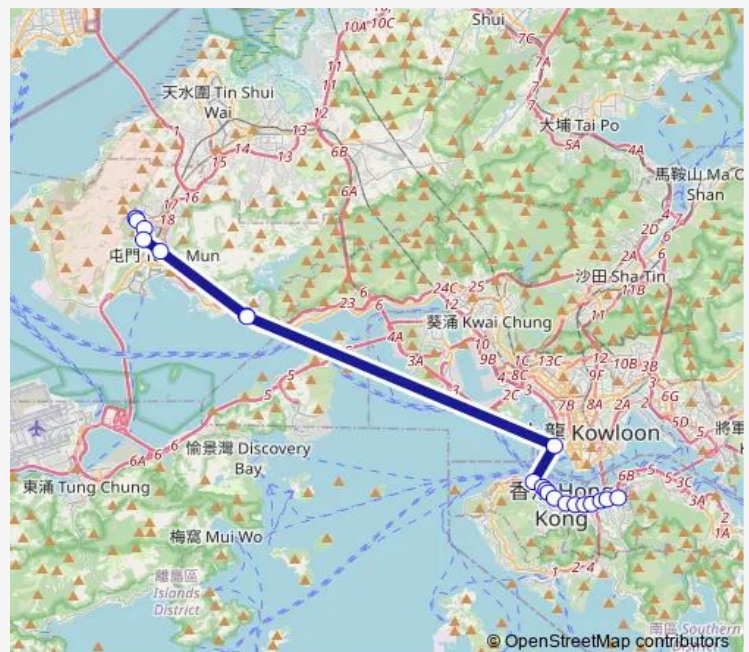

[Ctb] Macau Ferry, Connaught Road Central[[Db] Connaught Road West Outside Macau Ferry BUS Terminus[[Kmb+Ctb] Macau Ferry/
Macau Ferry, Connaught Road Central[[Kmb] Macau Ferry[[Xb] Connaught Road Central Eastbound Outside THE BUS Terminus Near HK Macau Ferry Pier, Sheung WAN (Departure During THE Period From 7.00 P.M. TO 7.00 A.M.)

[Kmb] Wing WO Street

Route schedule

[Ctb] Leung King Estate, TIN King Road[[Kmb] Leung King Estate BUS Terminus — [Ctb] Victoria Park, Causeway Road[[Kmb+Ctb] Victoria Park/
Victoria Park, Causeway Road[[Kmb] Victoria Park

Monday	07:35
Tuesday	07:35
Wednesday	07:35
Thursday	07:35
Friday	07:35
Saturday	—
Sunday	—

Route info

Direction: [Ctb] Leung King Estate, TIN King Road[[Kmb] Leung King Estate BUS Terminus

Stops: 20

Trip Duration: 1 hour 18 min