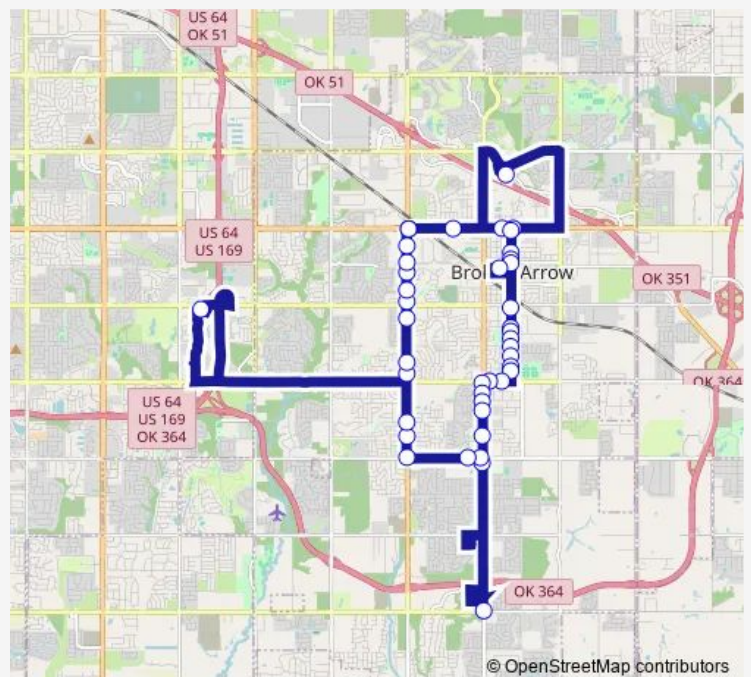

**Bus 508 Broken Arrow Connection**

[Go to website](#)

**Direction**

(5602) Aspen Ave & Kenosha St — (4132) Kenosha & Aspen

33 stops

[Open route schedule](#)

- (5602) Aspen Ave & Kenosha St
- (5605) Aspen Ave & Detroit St
- (5703) Aspen Ave & Houston St
- (5694) Aspen Ave & Louisville St
- (5695) Aspen Ave & Oak Ridge St
- (5697) Aspen Ave & Quincy St
- (5699) Aspen Ave & Toledo St
- (7081) TCC SE Shelter
- (6334) 101st Ave & 88th St
- (5685) Aspen Ave & 91st St
- (5688) Aspen Ave & Canton Pl
- (5692) Aspen Ave & Gary St
- (5913) New Orleans St & Aspen Ave
- (5912) New Orleans St & Oak Ave
- (5911) New Orleans St & Juniper Ave
- (4131) 101st ST & ELM St
- (4134) Hickory AVE & Jefferson St
- (4238) 121st ST & ELM St
- (5713) Elm Pl & Quantico St
- (5719) Elm Pl & New Orleans
- (5717) Elm Pl & Ithaca St

**Route schedule**

(5602) Aspen Ave & Kenosha St — (4132) Kenosha & Aspen

Monday	07:50-14:30
Tuesday	07:50-14:30
Wednesday	07:50-14:30
Thursday	07:50-14:30
Friday	07:50-14:30
Saturday	—
Sunday	—

**Route info**

Direction: (5602) Aspen Ave & Kenosha St

Stops: 33

Trip Duration: 1 hour 15 min

508 — Broken Arrow Connection

(5721) Elm Pl & Edgewater St

(5715) Elm Pl & Atlanta Ct

(5916) Washington St & Elm Pl

(5776) Main St & Washington St

## Route info

Direction: (5602) Aspen Ave & Kenosha St

Stops: 33

Trip Duration: 1 hour 30 min

(5776) Main St & Washington St

(5773) Main St & Richmond St

(5772) Main St & Mason Dr

(5774) Main St & Houston St