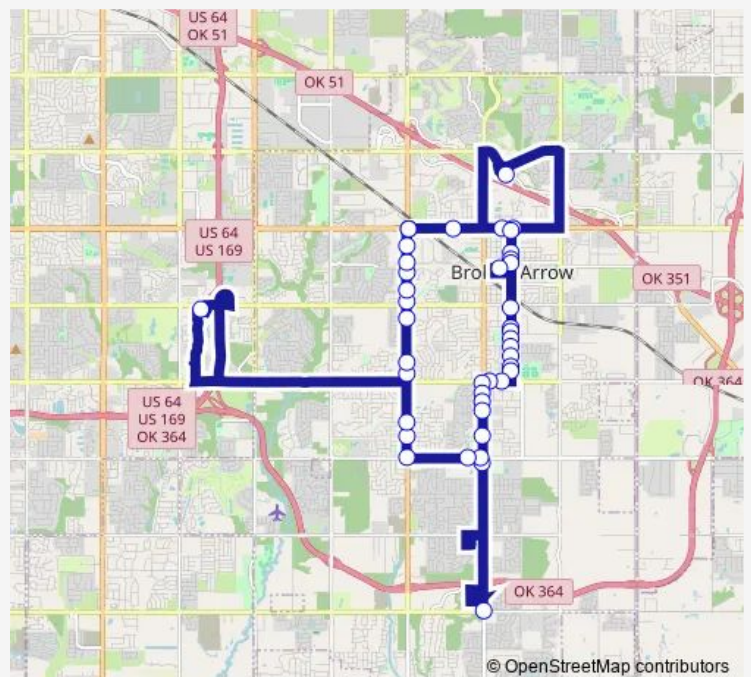

Bus 508 Broken Arrow Connection

[Go to website](#)

Direction

(5602) Aspen Ave & Kenosha St — (4132) Kenosha & Aspen

33 stops

[Open route schedule](#)

- (5602) Aspen Ave & Kenosha St
- (5605) Aspen Ave & Detroit St
- (5703) Aspen Ave & Houston St
- (5694) Aspen Ave & Louisville St
- (5695) Aspen Ave & Oak Ridge St
- (5697) Aspen Ave & Quincy St
- (5699) Aspen Ave & Toledo St
- (7081) TCC SE Shelter
- (6334) 101st Ave & 88th St
- (5685) Aspen Ave & 91st St
- (5688) Aspen Ave & Canton Pl
- (5692) Aspen Ave & Gary St
- (5913) New Orleans St & Aspen Ave
- (5912) New Orleans St & Oak Ave
- (5911) New Orleans St & Juniper Ave
- (4131) 101st ST & ELM St
- (4134) Hickory AVE & Jefferson St
- (4238) 121st ST & ELM St
- (5713) Elm Pl & Quantico St
- (5719) Elm Pl & New Orleans
- (5717) Elm Pl & Ithaca St

Route schedule

(5602) Aspen Ave & Kenosha St — (4132) Kenosha & Aspen

Monday	07:50-14:30
Tuesday	07:50-14:30
Wednesday	07:50-14:30
Thursday	07:50-14:30
Friday	07:50-14:30
Saturday	—
Sunday	—

Route info

Direction: (5602) Aspen Ave & Kenosha St

Stops: 33

Trip Duration: 1 hour 15 min

508 — Broken Arrow Connection

(5721) Elm Pl & Edgewater St

(5715) Elm Pl & Atlanta Ct

(5916) Washington St & Elm Pl

(5776) Main St & Washington St

(5773) Main St & Richmond St

Sunday —

Route info

Direction: (5594) Kenosha ST & Aspen Ave

Stops: 42

Trip Duration: 1 hour 20 min

(5718) Elm Pl & Fulton St

(4131) 101st ST & ELM St

(6753) 121st St & Elm St