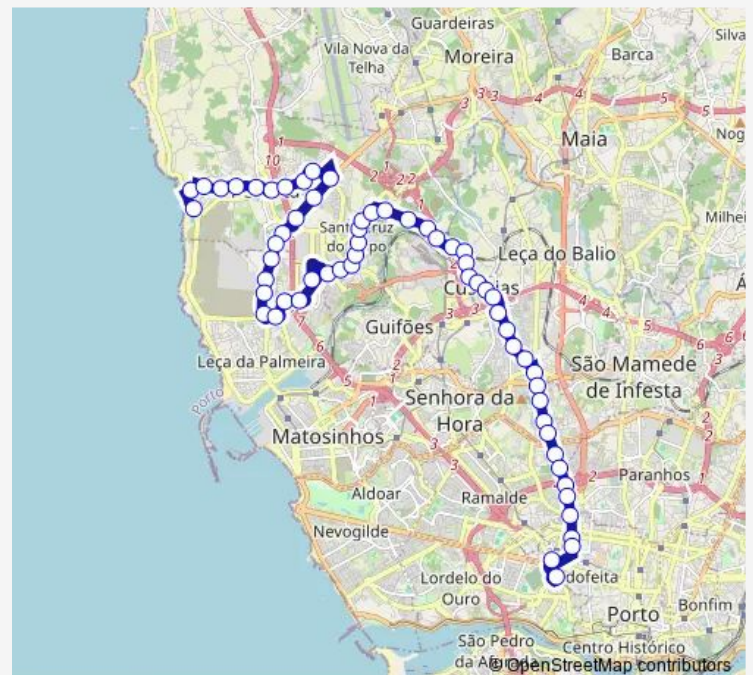

Custóias (Feira)

Custóias

Cal

Route schedule

Boavista - B.Sucesso — Cabo Mundo

Monday	06:00-00:20 ⁺¹
Tuesday	06:00-00:20 ⁺¹
Wednesday	06:00-00:20 ⁺¹
Thursday	06:00-00:20 ⁺¹
Friday	06:00-00:20 ⁺¹
Saturday	06:15-00:20 ⁺¹
Sunday	06:00-00:20 ⁺¹

Route info

Direction: Boavista - B.Sucesso

Stops: 62

Trip Duration: 0 hour 57 min

508 — Boavista - Cabo Do Mundo (via Mar Shop.)

Ponte Carraquinho

Pias (Metro)

Tv.Pias

Route info

Direction: Cabo Mundo

Stops: 60

Trip Duration: 1 hour 0 min

Mirão

Monte Avó

Ponte DO Carro

Sta.Cruz Bispo