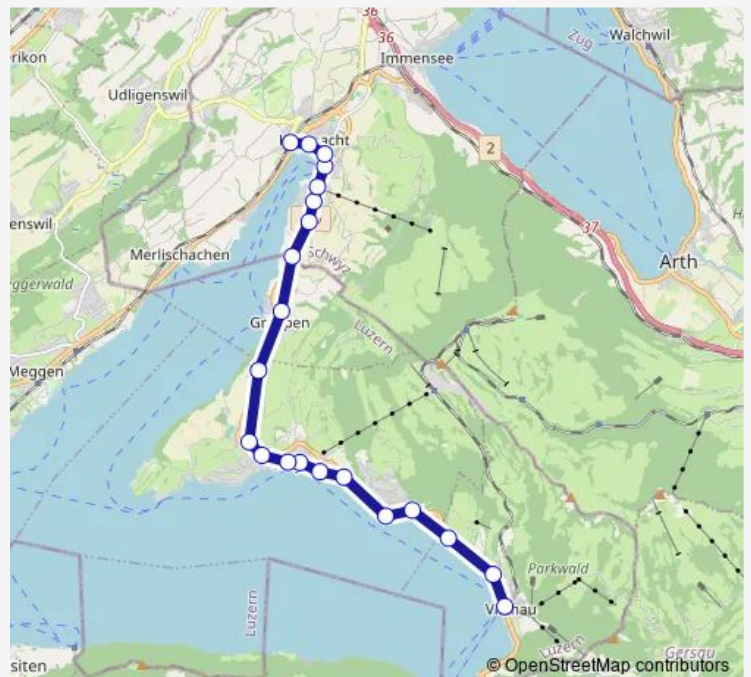

Direction

undefined — undefined

0 stops

[Open route schedule](#)

Route schedule

undefined — undefined

Monday	05:46
Tuesday	—
Wednesday	—
Thursday	05:46
Friday	05:46
Saturday	—
Sunday	05:46

Route info

Direction:

Stops: 0

Trip Duration: — min

Direction

undefined — undefined

0 stops

[Open route schedule](#)

Route schedule

Route info

Direction: Vitznau, Station

Stops: 21

Trip Duration: 0 hour 36 min

Direction

undefined — undefined

0 stops

[Open route schedule](#)

Friday	05:36-18:36
--------	-------------

Saturday	05:36-18:36
----------	-------------

Sunday	06:04-18:36
--------	-------------

Route info

Direction:

Stops: 0

Trip Duration: – min

Direction