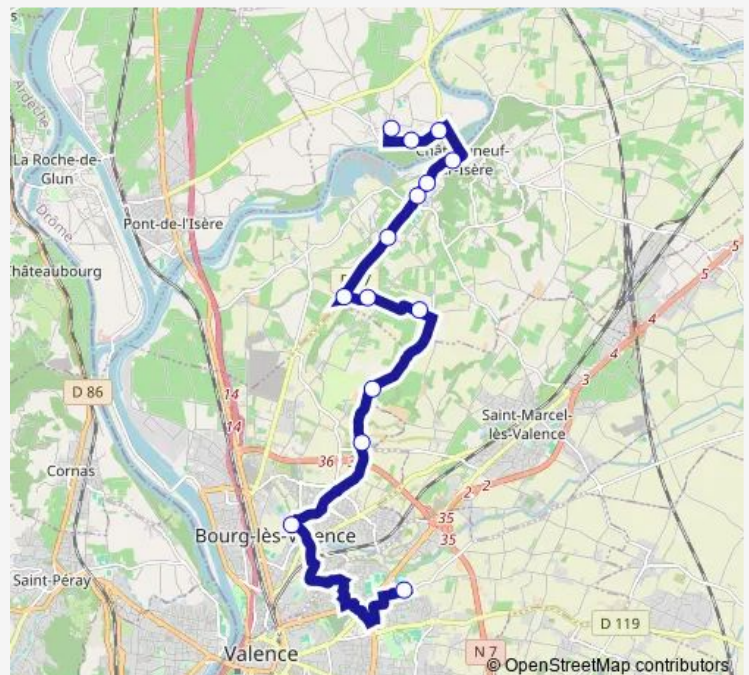

Wednesday 12:10

Thursday —

Friday —

Saturday —

Sunday —

Route info

Direction: College Pagnol

Stops: 14

Trip Duration: 0 hour 43 min

■ 508 — Ligne 500

508 Bus time schedules and route maps are available in an offline PDF at busmaps.com. Use the busmaps.com website to see live bus times, train schedule or subway schedule, and step-by-step directions for all public transit in Valence