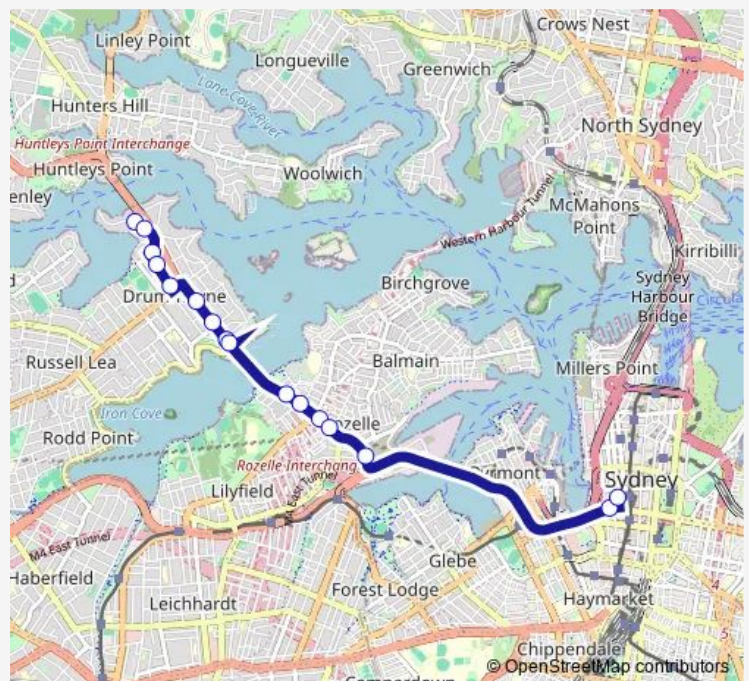

Westbourne St At Marlborough St

Marlborough St Before Tavistock St

Marlborough St Opp City Of Canada Bay Council

Victoria Rd At Edwin St

Victoria Rd At Day St

Victoria Rd After Park Av

Victoria Rd At Cary St

Victoria Rd At Terry St

Victoria Rd At Wellington St

Victoria Rd After Darling St

Victoria Rd At Ellen St

Victoria Rd Opp Hornsey St

Town Hall House, Druitt St, Stand N

Clarence St After Druitt St

**Route schedule**

**Route info**

Direction: Victoria Pl After Drummoyne Av

Stops: 16

Trip Duration: 0 hour 20 min

508 — Drummoyne to City Town Hall

## Direction

Town Hall Station, Park St, Stand K — Victoria Pl Opp Drummoyne Av

17 stops

[Open route schedule](#)

Town Hall Station, Park St, Stand K

Town Hall House, Druitt St, Stand L

Victoria Rd At Hornsey St