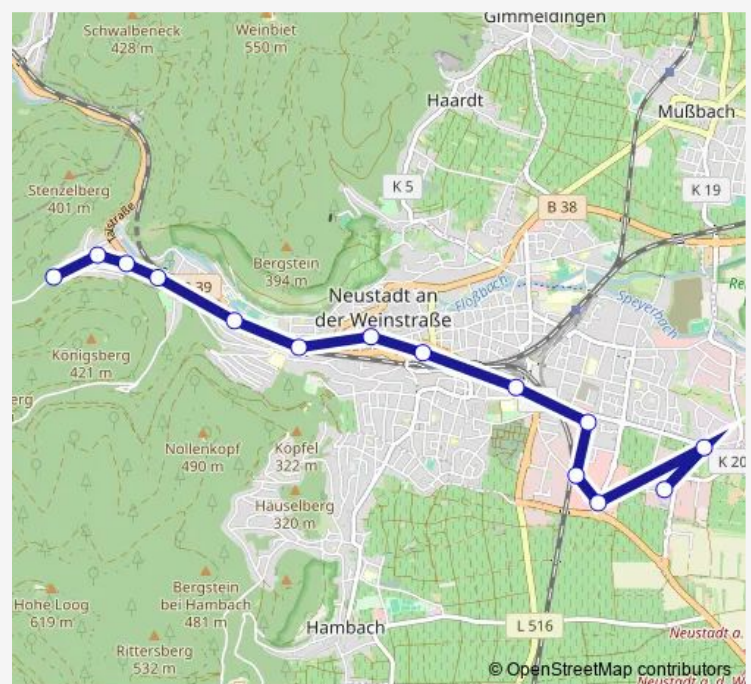

Friday 07:30-23:20

Saturday 06:56-23:20

Sunday 11:30-22:40

Route info

Direction: Neustadt, Louis-Escande-Straße

Stops: 14

Trip Duration: 0 hour 28 min

Direction

Neustadt, Heidenbrunnental — Neustadt, Louis-Escande-Straße

13 stops

[Open route schedule](#)

Neustadt, Heidenbrunnental

Neustadt, Königsbergstraße

Neustadt, Siedlerstraße

Neustadt, Heid & Co.

Neustadt, Stadthaus 2

Neustadt, Talpost

Neustadt, Amalienstraße

Neustadt, Hauptbahnhof

Neustadt, K'haus/Landauer Str.

Neustadt, Fernmeldeamt

Neustadt, Süd

Neustadt, Weinstraßenzentrum

Neustadt, Louis-Escande-Straße

Sunday 11:05-22:15

Route info

Direction: Neustadt, Heidenbrunnental

Stops: 13

Trip Duration: 0 hour 21 min

508 Bus time schedules and route maps are available in an offline PDF at busmaps.com. Use the busmaps.com website to see live bus times, train schedule or subway schedule, and step-by-step directions for all public transit in Neustadt an der Weinstrasse