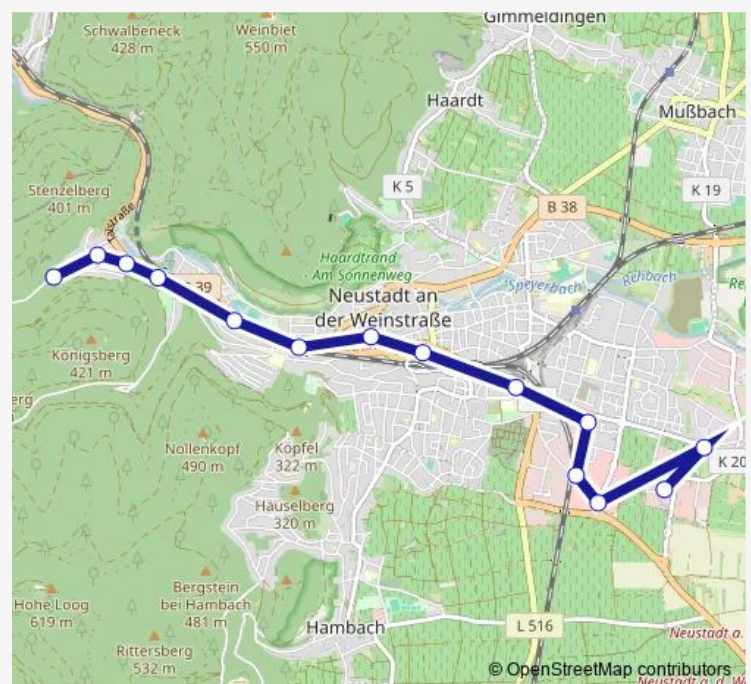

Friday 07:30-23:20

Saturday 06:56-23:20

Sunday 11:30-22:40

Route info

Direction: Neustadt, Louis-Escande-Straße

Stops: 14

Trip Duration: 0 hour 28 min

Direction

Neustadt, Heidenbrunnental — Neustadt, Louis-Escande-Straße

13 stops

[Open route schedule](#)

Neustadt, Heidenbrunnental

Neustadt, Königsbergstraße

Neustadt, Siedlerstraße

Neustadt, Heid & Co.

Neustadt, Stadthaus 2

Neustadt, Talpost

Neustadt, Amalienstraße

Neustadt, Hauptbahnhof

Neustadt, K'haus/Landauer Str.

Neustadt, Fernmeldeamt

Neustadt, Süd

Neustadt, Weinstraßenzentrum

Neustadt, Louis-Escande-Straße

Sunday 11:05-22:15

Route info

Direction: Neustadt, Heidenbrunnental

Stops: 13

Trip Duration: 0 hour 21 min

508 Bus time schedules and route maps are available in an offline PDF at busmaps.com. Use the busmaps.com website to see live bus times, train schedule or subway schedule, and step-by-step directions for all public transit in Neustadt an der Weinstrasse