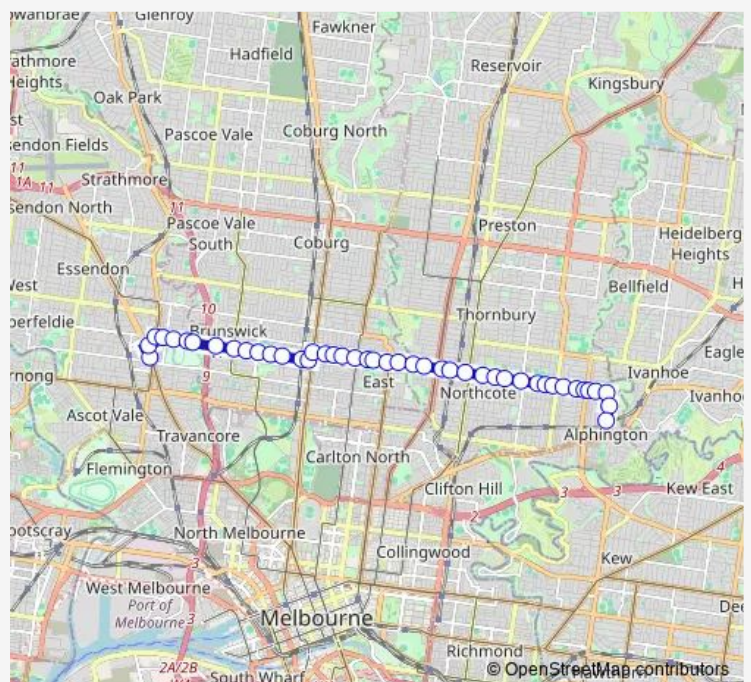

Cooraminta St/Blyth St (Brunswick)

Carnarvon St/Blyth St (Brunswick)

Lygon St/Blyth St (Brunswick East)

**Route schedule**

Moonee Ponds Interchange/Mt Alexander Rd (Moonee Ponds) — Alphington Railway Station/Wingrove St (Alphington)

Monday 06:15-22:07

Tuesday 06:15-22:07

Wednesday 06:15-22:07

Thursday 06:15-22:07

Friday 06:15-22:07

Saturday 07:20-19:45

Sunday 09:00-22:10

**Route info**

Direction: Moonee Ponds Interchange/Mt Alexander Rd (Moonee Ponds)

Stops: 44

Trip Duration: 0 hour 37 min

508 — Alphington - Moonee Ponds

Myrtle St/Blyth St (Brunswick East)

Bellvue St/Blyth St (Brunswick East)

Nicholson St/Blyth St (Brunswick East)

Roberts St/Blyth St (Brunswick East)

Winifred St/Arthurton Rd (Northcote)

Shakespeare Gr/Arthurton Rd (Northcote)

St Georges Rd/Arthurton Rd (Northcote)

Northcote Station/Arthurton Rd (Northcote)