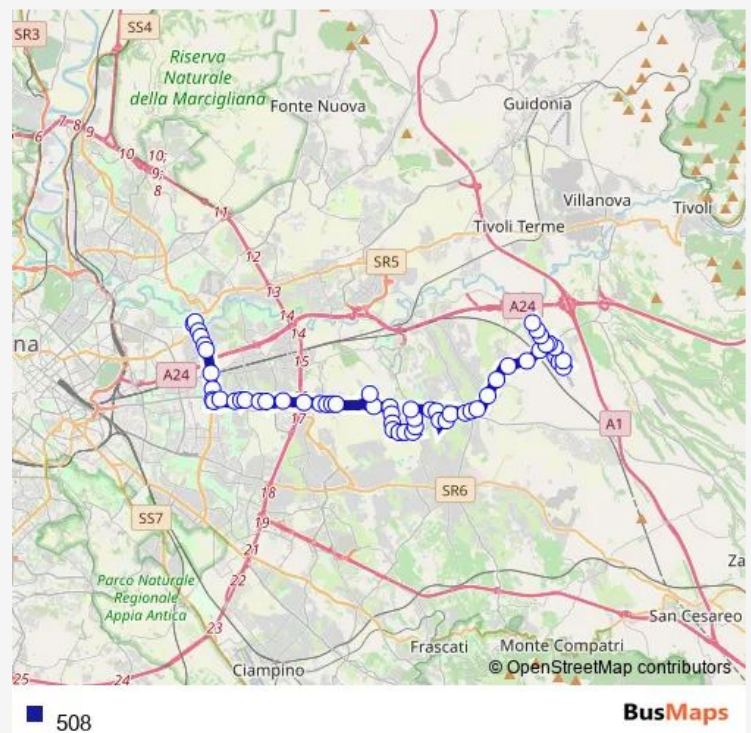

### Route schedule

Mondavio — PONTE MAMMOLO (MB)

Monday 04:45-23:16

Tuesday 04:45-23:16

Wednesday 04:45-23:16

Thursday 04:45-23:16

Friday 04:45-23:16

Saturday 04:45-23:16

### Route info

Direction: Mondavio

Stops: 49

Trip Duration: 1 hour 30 min

Roccalumera/S. Fratello

Roccalumera/Paceco

Avola/Scillato

Avola/Giardinello