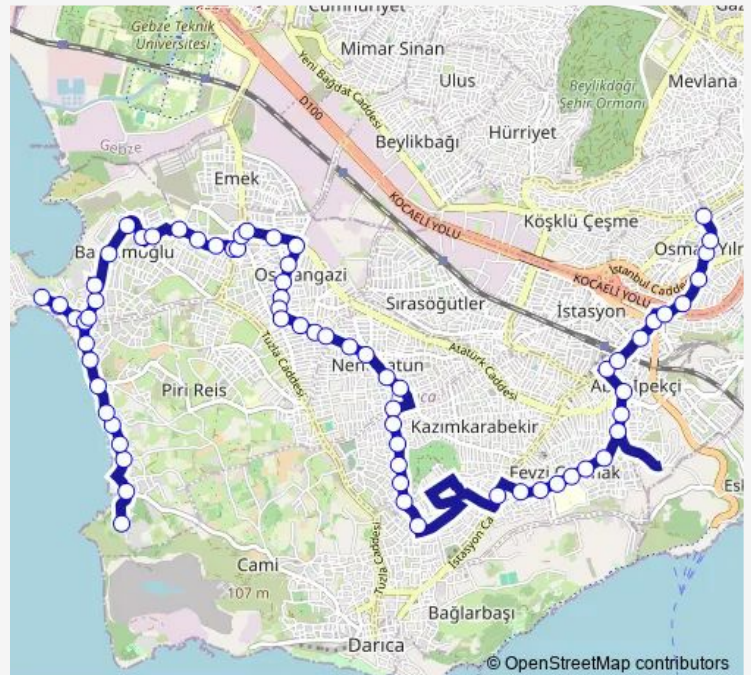

### Route schedule

Elzem Sokak — Kadiođlu Caddesi 1

Monday 07:13-15:32

Tuesday 07:13-15:32

Wednesday 07:13-15:32

Thursday 07:13-15:32

Friday 07:13-15:32

Saturday —

### Route info

Direction: Elzem Sokak

Stops: 70

Trip Duration: 0 hour 37 min

■ 508 — İmkb-Farabi Devlet Hastanesi

BusMaps

İmkb Ticaret Meslek Lisesi 1

Seymen Sokak 1