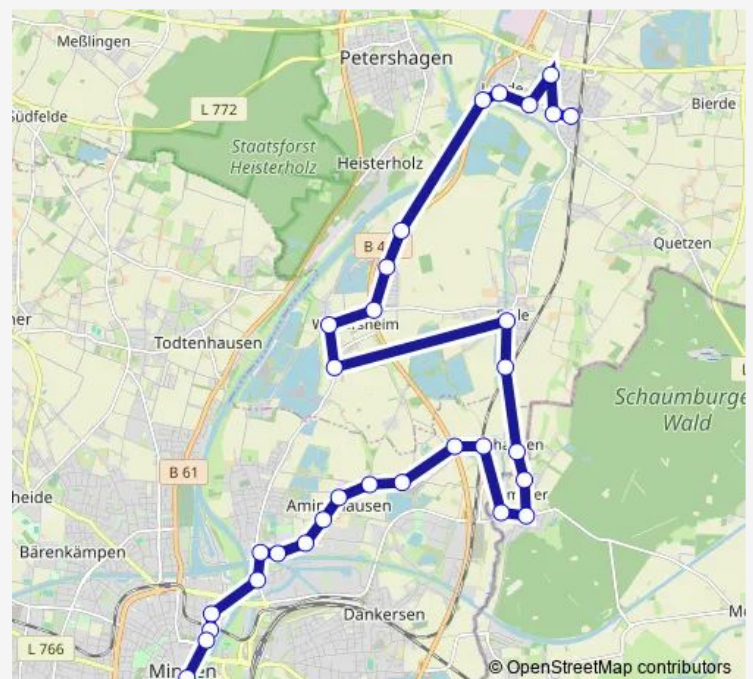

Mi-Päpingh., Potsdamer Str

Route schedule

Petershagen, Marktplatz — Minden, ZOB Steig 9

Monday 13:00-14:55

Tuesday 13:00-14:55

Wednesday 13:00-14:55

Thursday 13:00-14:55

Friday 13:00-13:50

Saturday —

Sunday —

Route info

Direction: Petershagen, Marktplatz

Stops: 33

Trip Duration: 0 hour 47 min

■ 508

Mi-Päpinghausen, Dresd. Str