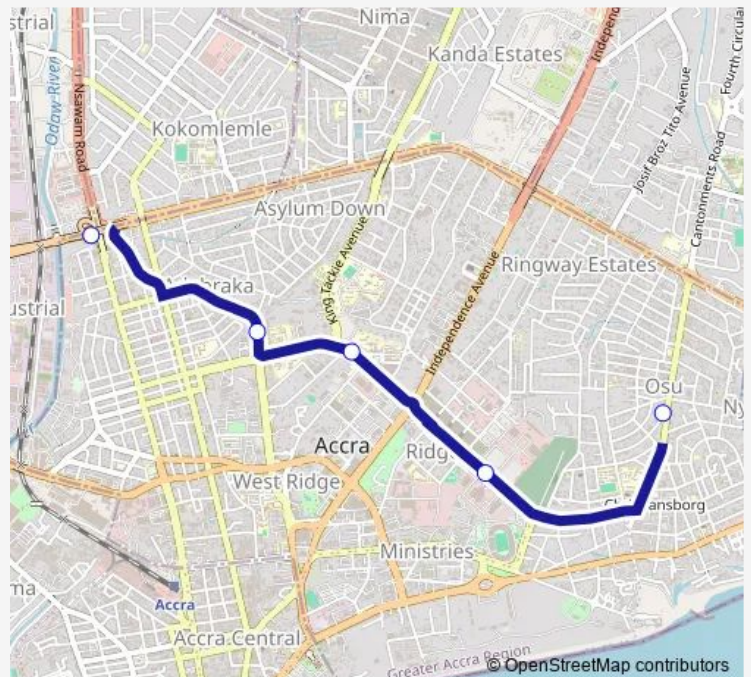

## Bus 206B Osu RE to Circle

[Go to website](#)

Terminal Circle

### Route schedule

Terminal Osu Re — Terminal Circle

|           |       |
|-----------|-------|
| Monday    | 13:32 |
| Tuesday   | 13:32 |
| Wednesday | 13:32 |
| Thursday  | 13:32 |
| Friday    | 13:32 |
| Saturday  | 13:32 |
| Sunday    | 13:32 |

### Route info

Direction: Terminal Osu Re

Stops: 5

Trip Duration: 0 hour 22 min

■ 206B — Osu RE to Circle

206B Bus time schedules and route maps are available in an offline PDF at [busmaps.com](https://busmaps.com). Use the [busmaps.com](https://busmaps.com) website to see live bus times, train schedule or subway schedule, and step-by-step directions for all public transit in Accra