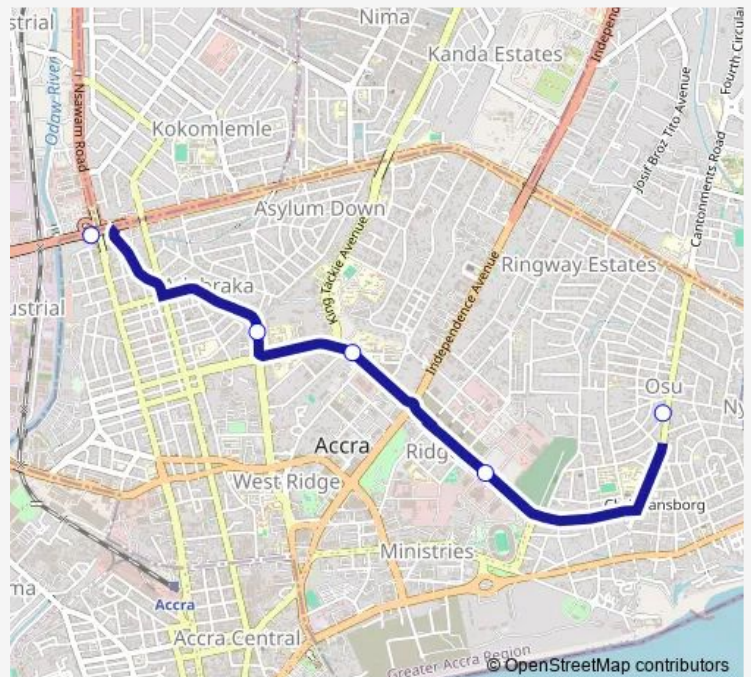

Bus 206b Osu RE to Circle

[Go to website](#)

Direction

Terminal Osu Re — Terminal Circle

5 stops

[Open route schedule](#)

Terminal Osu Re

Parliament

Ridge Hosp. Taxi Rank

Trust Towers

Terminal Circle

Route schedule

Terminal Osu Re — Terminal Circle

Monday 13:32

Tuesday 13:32

Wednesday 13:32

Thursday 13:32

Friday 13:32

Saturday 13:32

Sunday 13:32

Route info

Direction: Terminal Osu Re

Stops: 5

Trip Duration: 0 hour 22 min

206b — Osu RE to Circle