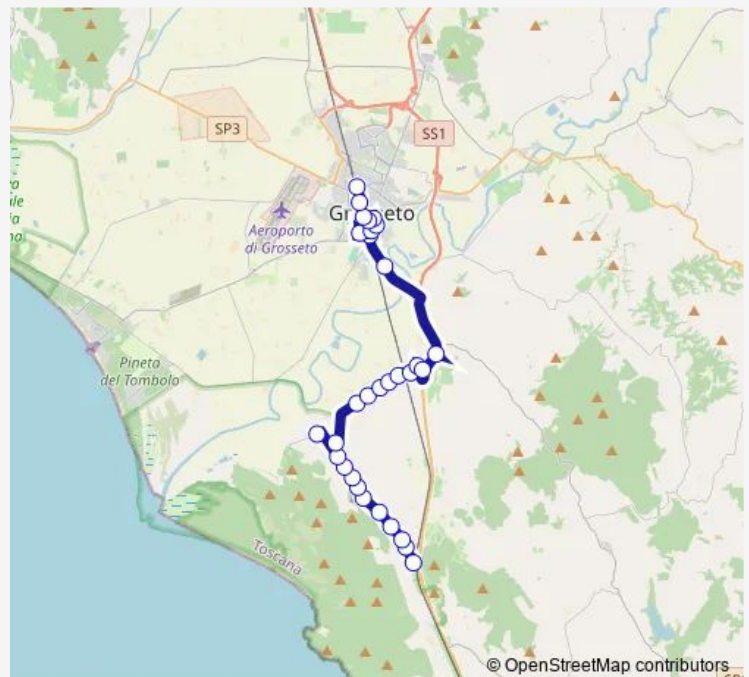

Piazzola Vallemaggiore

Route schedule

Alberese Fs — Grosseto F.S.

Monday 06:45-19:40

Tuesday 06:45-19:40

Wednesday 06:45-19:40

Thursday 06:45-19:40

Friday 06:45-19:40

Saturday 06:45-19:40

Sunday —

Route info

Direction: Alberese Fs

Stops: 32

Trip Duration: 0 hour 34 min

Grosseto Sud Ombrone

Cittadella Ex Forestale

Grosseto F.S.

Direction

Grosseto F.S. — Alberese Fs

32 stops

[Open route schedule](#)

Grosseto F.S.

Matteotti

Manetti Garibaldi