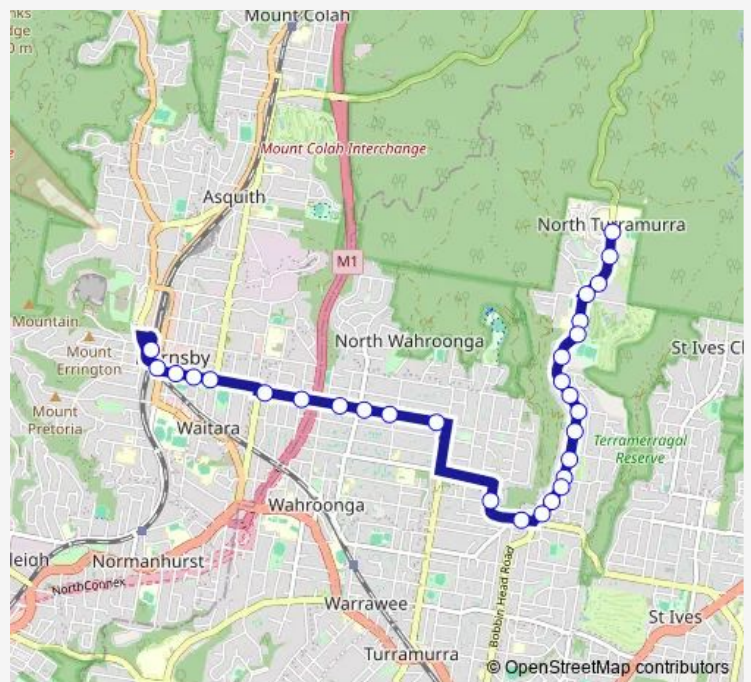

School Bus 9019 Kuringai HS to Hornsby Station

[Go to website](#)

Direction

Ku-ring-gai Creative Arts High School, Bobbin Head Rd — Hornsby Station, Stand D

29 stops

[Open route schedule](#)

Ku-ring-gai Creative Arts High School, Bobbin Head Rd

Route schedule

Ku-ring-gai Creative Arts High School, Bobbin Head Rd — Hornsby Station, Stand D

Monday	15:48
Tuesday	15:48
Wednesday	15:48
Thursday	15:48
Friday	—
Saturday	—
Sunday	—

Route info

Direction: Ku-ring-gai Creative Arts High School, Bobbin Head Rd

Stops: 29

Trip Duration: 0 hour 24 min

9019 — Kuringai HS to Hornsby Station

Junction Rd Before Coonanbarra Rd

Edgeworth David Av At Woonona Av

Waitara Public School, Edgeworth David Av

Edgeworth David Av Opp Willow Park

Edgeworth David Av Opp Muriel St

Hornsby Girls High School, Edgeworth David Av

Pacific Hwy Opp Westfield Hornsby

Hornsby Station, Stand D

9019 School Bus time schedules and route maps are available in an offline PDF at busmaps.com. Use the busmaps.com website to see live bus times, train schedule or subway schedule, and step-by-step directions for all public transit in Sydney