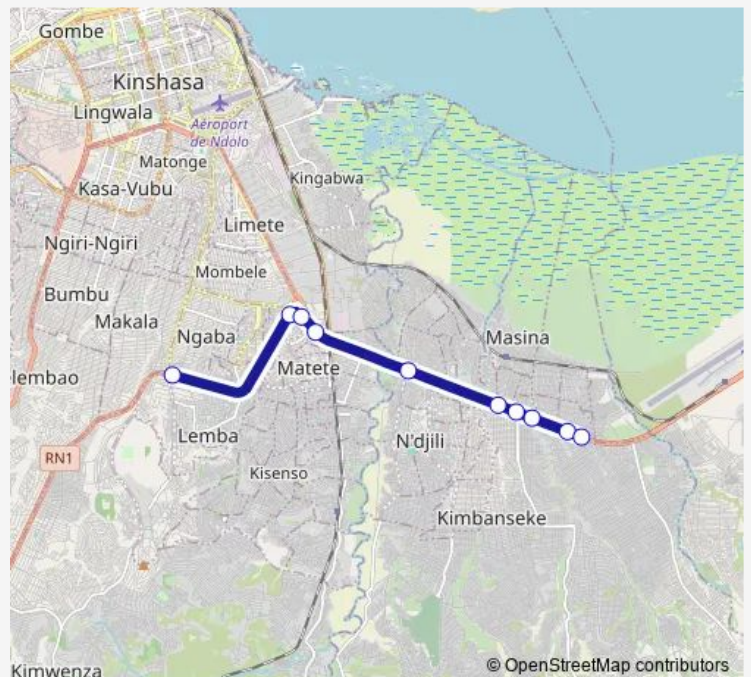

## Bus Kingasani\_TO \_ Rond point

[Go to website](#)

### Route schedule

Inconnu — Inconnu

Monday 06:53

Tuesday 06:53

Wednesday 06:53

Thursday 06:53

Friday 06:53

Saturday —

### Route info

Direction: Inconnu

Stops: 10

Trip Duration: 0 hour 40 min

■ Kingasani\_TO \_ Rond point

**Direction**

Inconnu — Inconnu

10 stops