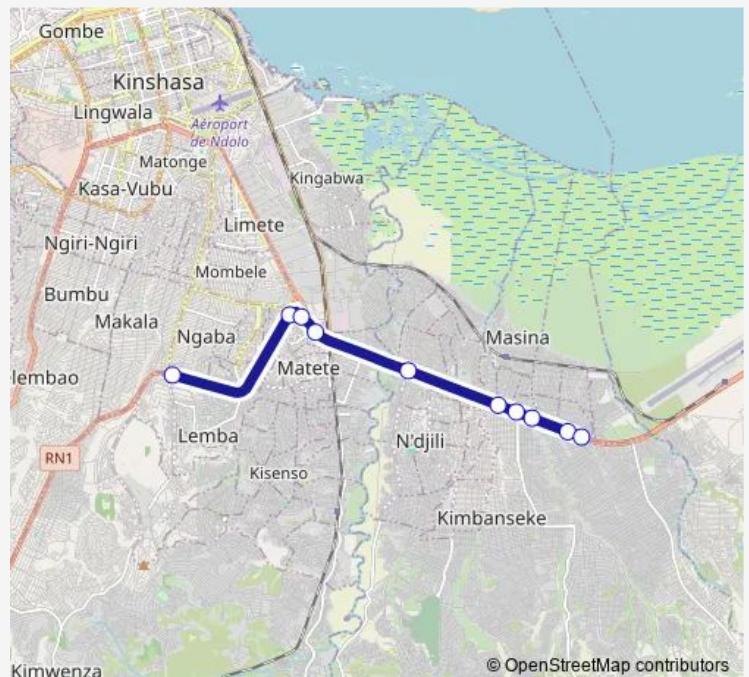

Bus Kingasani_TO _ Rond point

[Go to website](#)

Direction

Inconnu — Inconnu

10 stops

[Open route schedule](#)

Inconnu

Inconnu

Route schedule

Inconnu — Inconnu

Monday 06:53

Tuesday 06:53

Wednesday 06:53

Thursday 06:53

Friday 06:53

Saturday —

Sunday —

Route info

Direction: Inconnu

Stops: 10

Trip Duration: 0 hour 40 min

■ Kingasani_TO _ Rond point

Direction

Inconnu — Inconnu

Wednesday 06:05

Thursday 06:05

Friday 06:05

Saturday —

Sunday —

Route info

Direction: Inconnu

Stops: 10