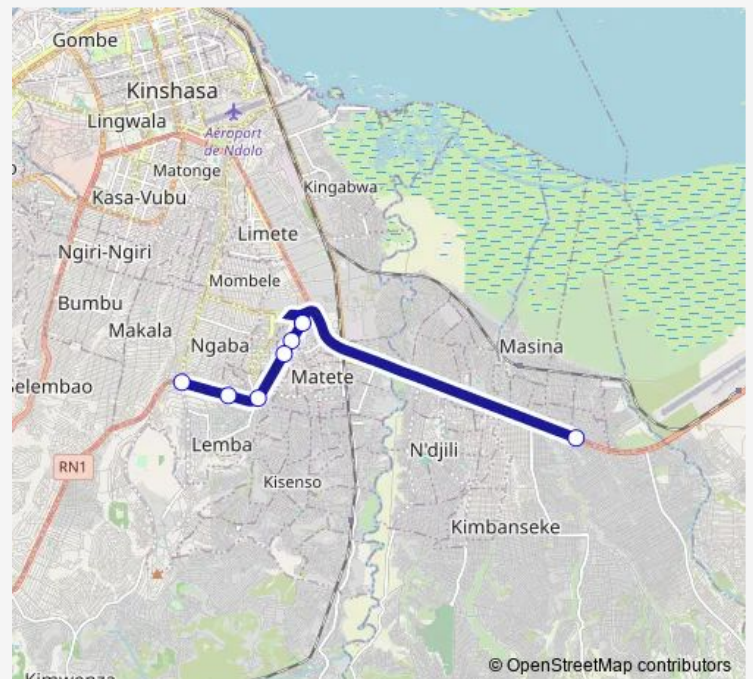

Bus Kingasani_TO _ Rond point

[Go to website](#)

Direction

Unknown — Unknown

6 stops

[Open route schedule](#)

Unknown

Unknown

Unknown

Unknown

Unknown

Unknown

Route schedule

Unknown — Unknown

Monday 16:21

Tuesday 16:21

Wednesday 16:21

Thursday 16:21

Friday 16:21

Saturday —

Sunday —

Route info

Direction: Unknown

Stops: 6

Trip Duration: 0 hour 40 min

■ Kingasani_TO _ Rond point

Direction

Unknown — Unknown

7 stops

[Open route schedule](#)

Unknown

Unknown