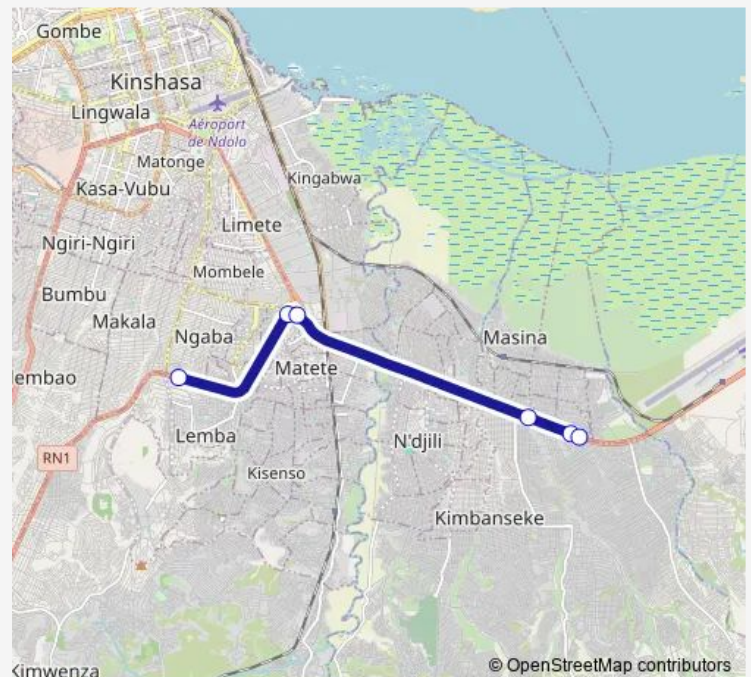

Bus Kingasani_ TO _ Rond point

[Go to website](#)

Direction

Unknown — Unknown

7 stops

[Open route schedule](#)

Unknown

Unknown

Tuesday 15:19

Wednesday 15:19

Thursday 15:19

Friday 15:19

Saturday —

Sunday —

Route info

Direction: Unknown

Stops: 7

Trip Duration: 0 hour 44 min

Kingasani_ TO _ Rond point

Direction

Unknown — Unknown

6 stops

[Open route schedule](#)

Unknown