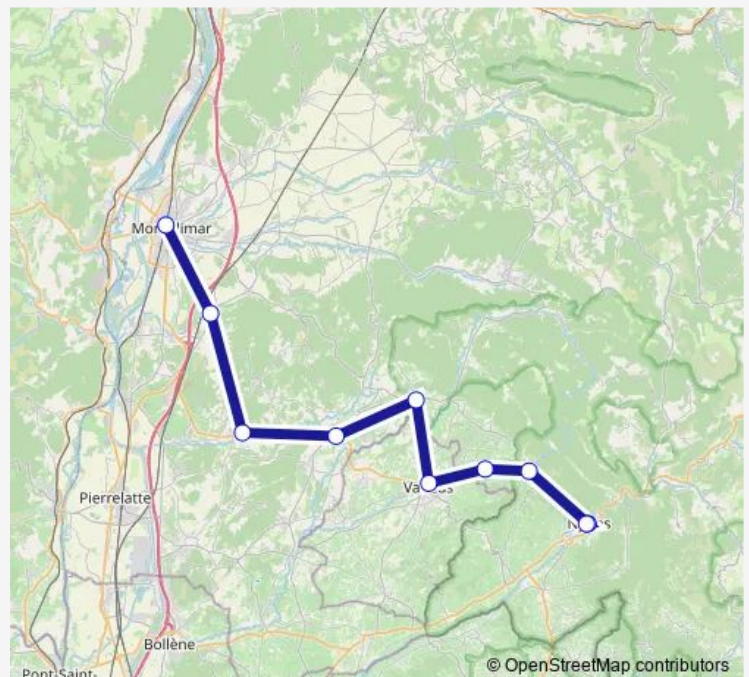

Route schedule

Nyons, office de tourisme — Montelimar Gare Routière

Monday 07:30-16:40

Tuesday 07:30-16:40

Wednesday 07:30-16:40

Thursday 07:30-16:40

Friday —

Saturday —

Sunday 07:30-16:40

Route info

Direction: Nyons, office de tourisme

Stops: 10

Trip Duration: 1 hour 20 min

■ X71

Direction

Montelimar Gare Routière — Nyons, office de tourisme

10 stops

[Open route schedule](#)

Montelimar Gare Routière

Allan Menuiserie

Valaurie

Grignan Avenue Chapon

Taulignan

Valreas Rond point