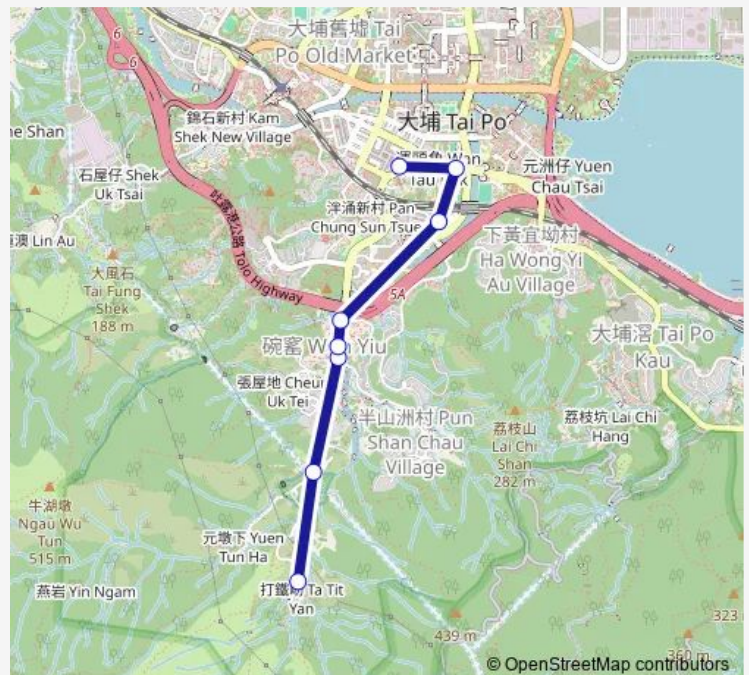

Bus 23S TAI PO Market - TA TIT YAN (Supplementary Service)

[Go to website](#)

Direction

TAI PO Market Station Minibus Terminus — TA TIT YAN

7 stops

[Open route schedule](#)

TAI PO Market Station Minibus Terminus

WAN TAU STREET, WAN TAU SQUARE|WAN TAU STREET

TAT WAN ROAD, LAI CHI SHAN

WUN YIU ROAD, SHA PO TSA

ACCESS ROAD TO WUN YIU

WUN YIU Road, SAN UK Ka|San UK Ka

TA TIT YAN

Route schedule

TAI PO Market Station Minibus Terminus — TA TIT YAN

Monday	06:45-19:45
Tuesday	06:45-19:45
Wednesday	06:45-19:45
Thursday	06:45-19:45
Friday	06:45-19:45
Saturday	06:45-19:45
Sunday	06:45-19:45

Route info

Direction: TAI PO Market Station Minibus Terminus

Stops: 7

Trip Duration: 0 hour 12 min

Direction

TA TIT YAN — WAN TAU STREET, WAN TAU SQUARE|WAN TAU STREET

8 stops

[Open route schedule](#)

TA TIT YAN

WUN YIU Road, SAN UK Ka|San UK Ka

ACCESS ROAD TO WUN YIU