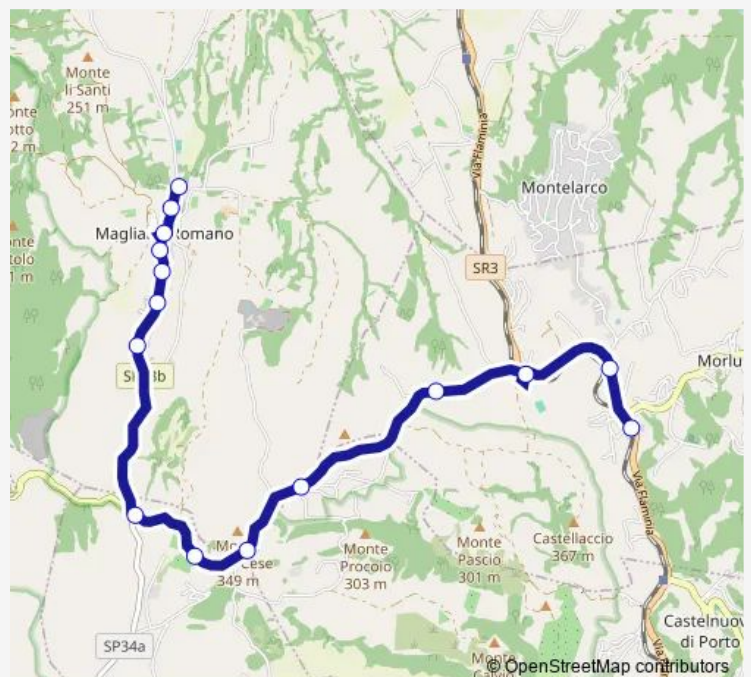

**Route schedule**

Magliano R. | Via Magliano # f11394 — Morlupo | Stazione # f2225

Monday 08:10-14:00

Tuesday 08:10-14:00

Wednesday 08:10-14:00

Thursday 08:10-14:00

Friday 08:10-14:00

Saturday —

Sunday —

**Route info**

Direction: Magliano R. | Via Magliano # f11394

Stops: 15

Trip Duration: 0 hour 20 min

Magliano Romano - Morlupo # Aa043d

Bus time schedules and route maps are available in an offline PDF at [busmaps.com](https://busmaps.com). Use the [busmaps.com](https://busmaps.com) website to see live bus times, train schedule or subway schedule, and step-by-step directions for all public transit in Magliano Romano