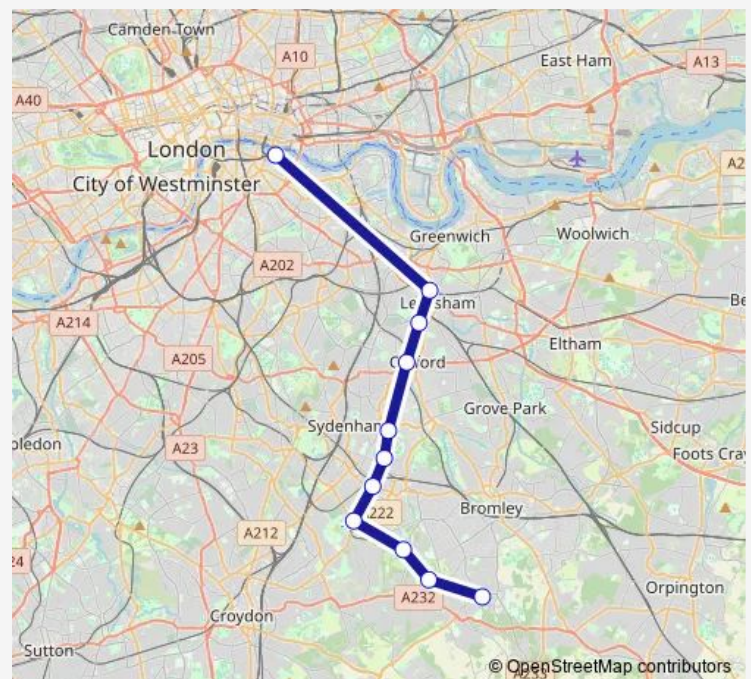

Hayes (Kent)

Route schedule

London Bridge — Hayes (Kent)

Monday

—

Tuesday

—

Wednesday

06:50-07:20

Route info

Direction: London Bridge

Stops: 11

Trip Duration: 1 hour 18 min

Se:Lbg->Hys Rail Replacement Bus Service time schedules and route maps are available in an offline PDF at busmaps.com. Use the busmaps.com website to see live bus times, train schedule or subway schedule, and step-by-step directions for all public transit in London