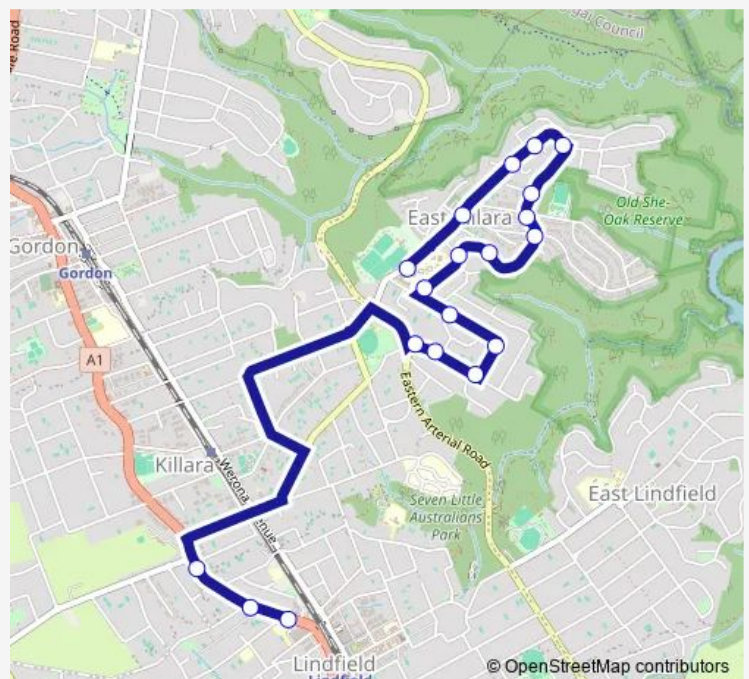

Wednesday 14:57

Thursday 14:57

Friday —

Saturday —

Sunday —

Route info

Direction: Catholic Parish Of Lindfield-Killara, Pacific Hwy

Stops: 19

Trip Duration: 0 hour 16 min

9065 — Holy Family PS to Killara Hs

9065 School Bus time schedules and route maps are available in an offline PDF at busmaps.com. Use the busmaps.com website to see live bus times, train schedule or subway schedule, and step-by-step directions for all public transit in Sydney