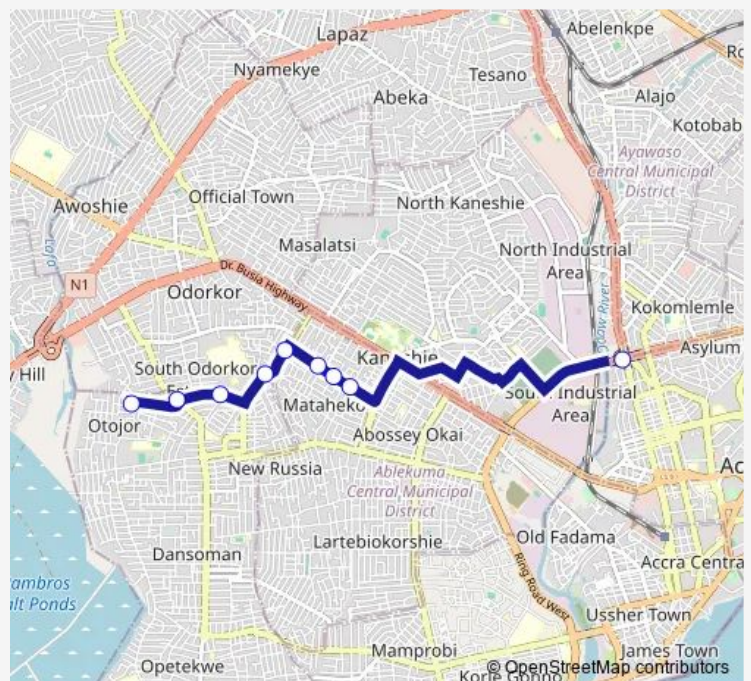

## Bus 990a Circle to Ssnit Flat Station

[Go to website](#)

### Direction

Terminal Circle — Terminal Ssnit Flat Station

9 stops

[Open route schedule](#)

Terminal Circle

Peace Clinic

Quarters

Pharmacy 363

### Route schedule

Terminal Circle — Terminal Ssnit Flat Station

Monday 12:11

Tuesday 12:11

Wednesday 12:11

Thursday 12:11

Friday 12:11

Saturday 12:11

### Route info

Direction: Terminal Circle

Stops: 9

Trip Duration: 0 hour 33 min

■ 990a — Circle to Ssnit Flat Station

990a Bus time schedules and route maps are available in an offline PDF at [busmaps.com](https://busmaps.com). Use the [busmaps.com](https://busmaps.com) website to see live bus times, train schedule or subway schedule, and step-by-step directions for all public transit in Accra