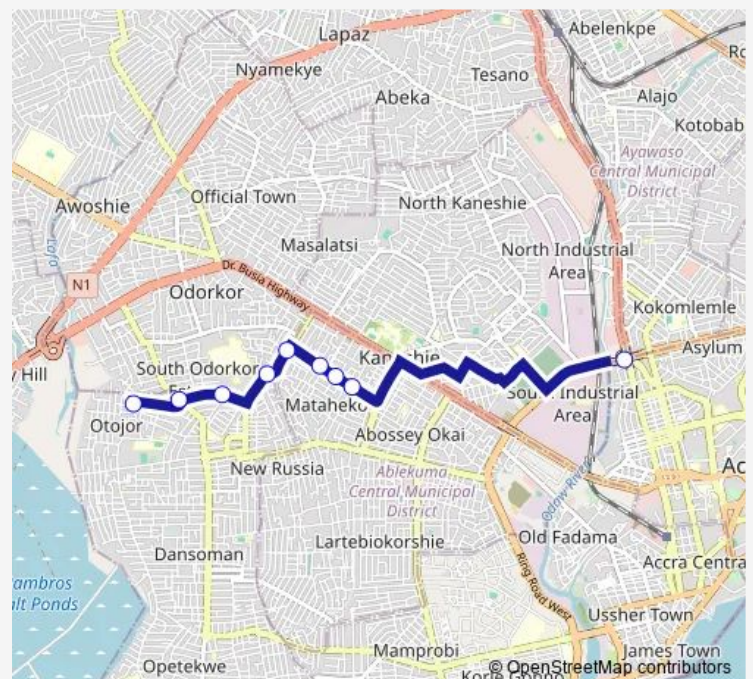

### Direction

Terminal Circle — Terminal Ssnit Flat Station

9 stops

[Open route schedule](#)

Terminal Circle

Peace Clinic

Quarters

Pharmacy 363

Asore Danho 264

Curve 240

Blue Kiosk 990

Ave Maria

Terminal Ssnit Flat Station

### Route schedule

Terminal Circle — Terminal Ssnit Flat Station

Monday 12:11

Tuesday 12:11

Wednesday 12:11

Thursday 12:11

Friday 12:11

Saturday 12:11

### Route info

Direction: Terminal Circle

Stops: 9

Trip Duration: 0 hour 33 min

■ 990A — Circle to Ssnit Flat Station

990A Bus time schedules and route maps are available in an offline PDF at [busmaps.com](https://busmaps.com). Use the [busmaps.com](https://busmaps.com) website to see live bus times, train schedule or subway schedule, and step-by-step directions for all public transit in Accra