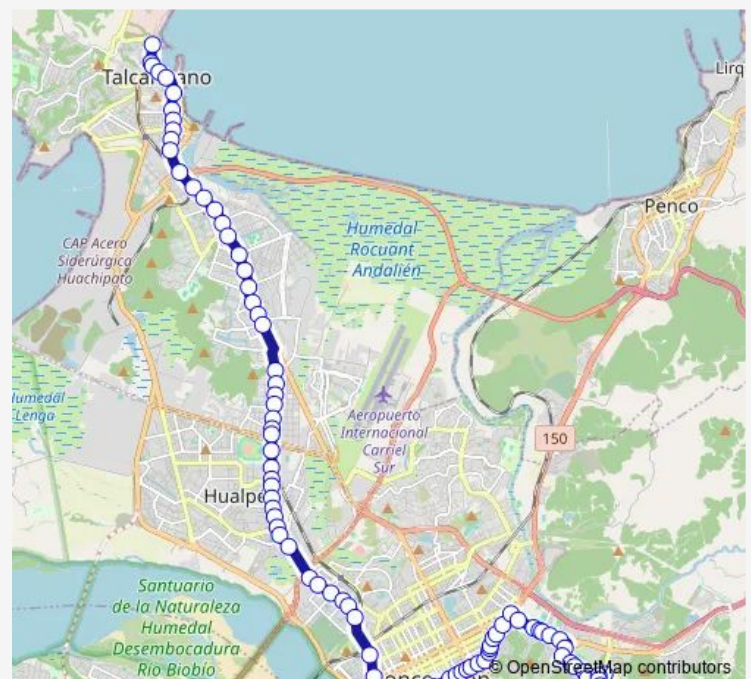

Bus 56V Los Fresnos

[Go to website](#)

Direction

Galvez — Calle Dos - Pje Seis

84 stops

[Open route schedule](#)

Galvez

Valdivia - Colon

Colon 135

Colon 367

Colon - Covadonga

Colon - Angamos

Colon - Veintiuno De Mayo

Colon - Orella

Colon - Manuel Rodriguez

Colon - O'Higgins

Colon - Chabuco

Colon - Hualpen

Colon - Lircay Sur

Colon - Bernardita

Colon - Zenteno

Colon - Ercilla

Colon - Desiderio Garcia

Colon 3646

Colon - Simon Bolivar

Colon - Juan Guillermo Sosa / Poniente

Colon - Los Condores

Route schedule

Galvez — Calle Dos - Pje Seis

Monday 06:00-23:30

Tuesday 06:00-23:30

Wednesday 06:00-23:30

Thursday 06:00-23:30

Friday 06:00-23:30

Saturday 06:00-23:52

Sunday 06:00-23:52

Route info

Direction: Galvez

Stops: 84

Trip Duration: 1 hour 2 min

56V — Los Fresnos