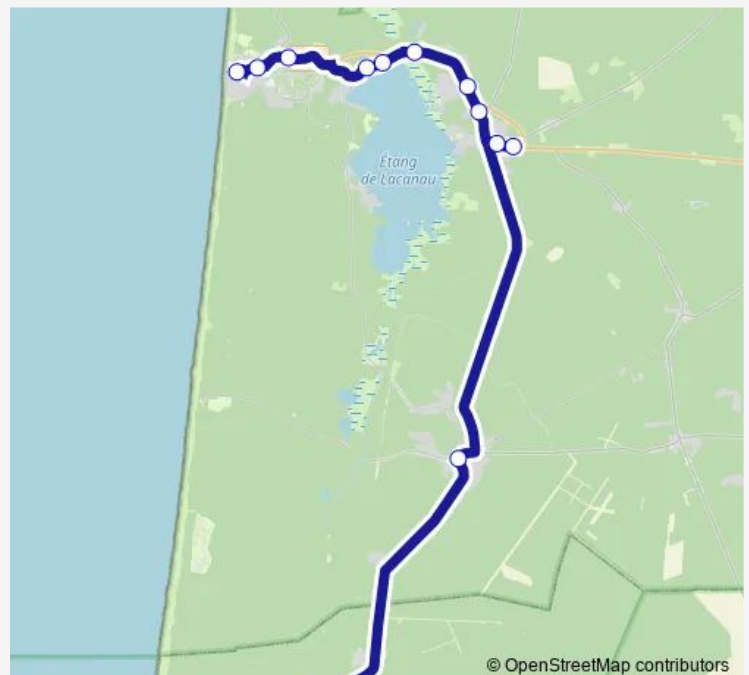

Bus 4110 Lacanau Ocean - Lege CAP Ferret[Go to website](#)**Direction**

Ocean — Centre

12 stops

[Open route schedule](#)

Ocean

Marie Curie

Le Huga

Le Moutchic

Route schedule

Ocean — Centre

Monday 09:00-19:00

Tuesday 09:00-19:00

Wednesday 09:00-19:00

Thursday 09:00-19:00

Friday 09:00-19:00

Saturday 09:00-19:00

Sunday 09:00-19:00

Route info

Direction: Ocean

Stops: 12

Trip Duration: 0 hour 45 min

Direction

Centre — Ocean

12 stops

Chem. des Bainasses

Le Moutchic

Le Huga

Marie Curie

Ocean

Route schedule

Centre — Ocean

Monday 10:00-20:00