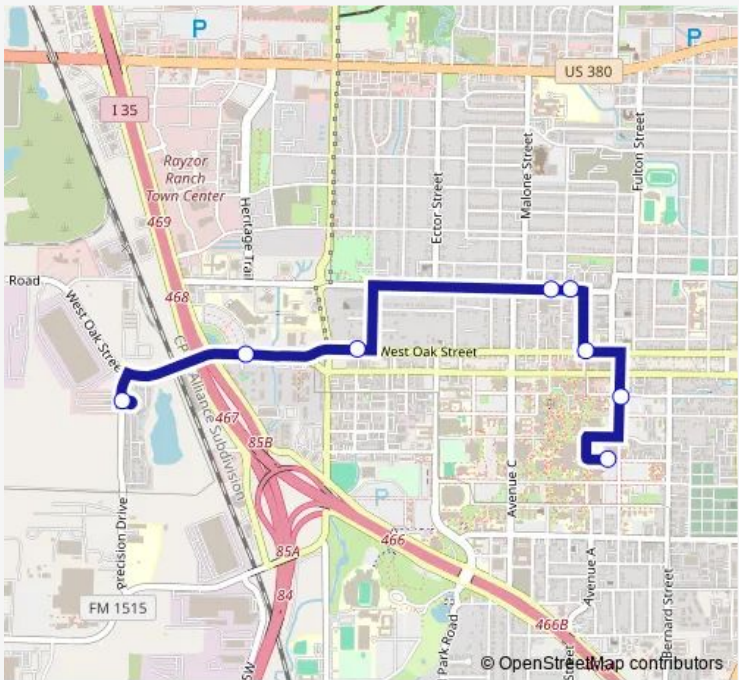

[Go to website](#)

Direction
 Union 1 — The Retreat
 8 stops
[Open route schedule](#)

- Union 1
- NB Welch @ Mulberry
- WB Oak @ Fry
- City Parc
- Scripture @ Lovell
- WB Oak @ Thomas
- WB Oak @ I-35
- The Retreat

Route schedule
 Union 1 — The Retreat

Monday	06:59-17:39
Tuesday	06:59-17:39
Wednesday	06:59-17:39
Thursday	06:59-17:39
Friday	06:59-17:39
Saturday	—
Sunday	—

Route info
 Direction: Union 1
 Stops: 8
 Trip Duration: 0 hour 13 min

NT 121 — North Texas **BusMaps**

Direction

The Retreat — Union 1

7 stops

[Open route schedule](#)

The Retreat

University Uptown

University Courtyard

Route info

Direction: The Retreat

Stops: 7

Trip Duration: 0 hour 10 min

NT 121 Bus time schedules and route maps are available in an offline PDF at busmaps.com. Use the busmaps.com website to see live bus times, train schedule or subway schedule, and step-by-step directions for all public transit in Denton