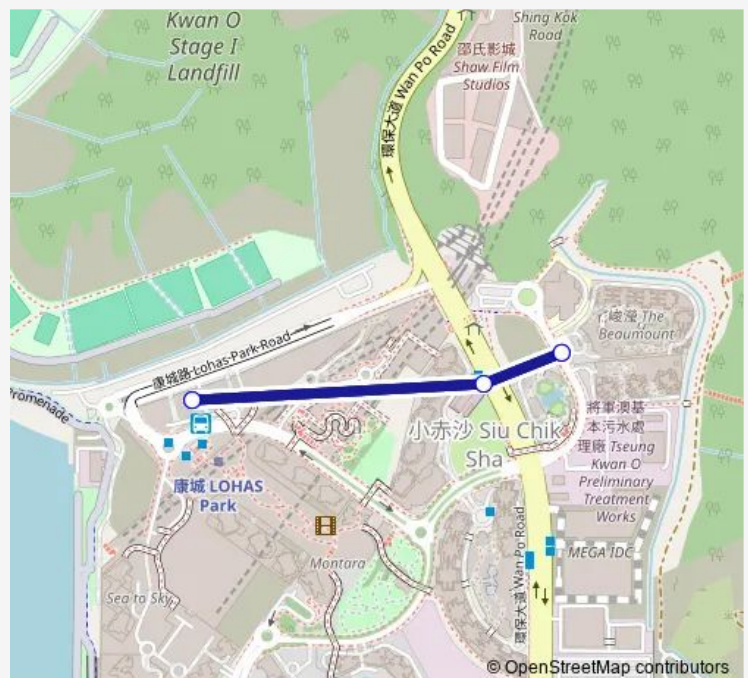

Bus 112A Lohas Park Station Public Transport Interchange - THE Beaumont (Special Departure)

[Go to website](#)

Direction

LOHAS PARK STATION PUBLIC TRANSPORT INTER-CHANGE — SHEK KOK ROAD, NEAR THE BEAUMOUNT|SHEK KOK ROAD, NEAR THE BEAUMOUNT II

3 stops

[Open route schedule](#)

LOHAS PARK STATION PUBLIC TRANSPORT INTER-CHANGE

WAN PO ROAD, OPPOSITE THE CAPITOL

SHEK KOK ROAD, NEAR THE BEAUMOUNT|SHEK KOK ROAD, NEAR THE BEAUMOUNT II

Route schedule

LOHAS PARK STATION PUBLIC TRANSPORT INTER-CHANGE — SHEK KOK ROAD, NEAR THE BEAUMOUNT|SHEK KOK ROAD, NEAR THE BEAUMOUNT II

Monday	06:30-00:24 ⁺¹
Tuesday	06:30-00:24 ⁺¹
Wednesday	06:30-00:24 ⁺¹
Thursday	06:30-00:24 ⁺¹
Friday	06:30-00:24 ⁺¹
Saturday	06:30-00:24 ⁺¹
Sunday	06:30-00:24 ⁺¹

Route info

Direction: LOHAS PARK STATION PUBLIC TRANSPORT INTERCHANGE

Stops: 3

Trip Duration: 0 hour 6 min

Direction

SHEK KOK ROAD, NEAR THE BEAUMOUNT|SHEK KOK ROAD, NEAR THE BEAUMOUNT II — LOHAS PARK STATION PUBLIC TRANSPORT INTERCHANGE

3 stops

[Open route schedule](#)

SHEK KOK ROAD, NEAR THE BEAUMOUNT|SHEK KOK ROAD, NEAR THE BEAUMOUNT II