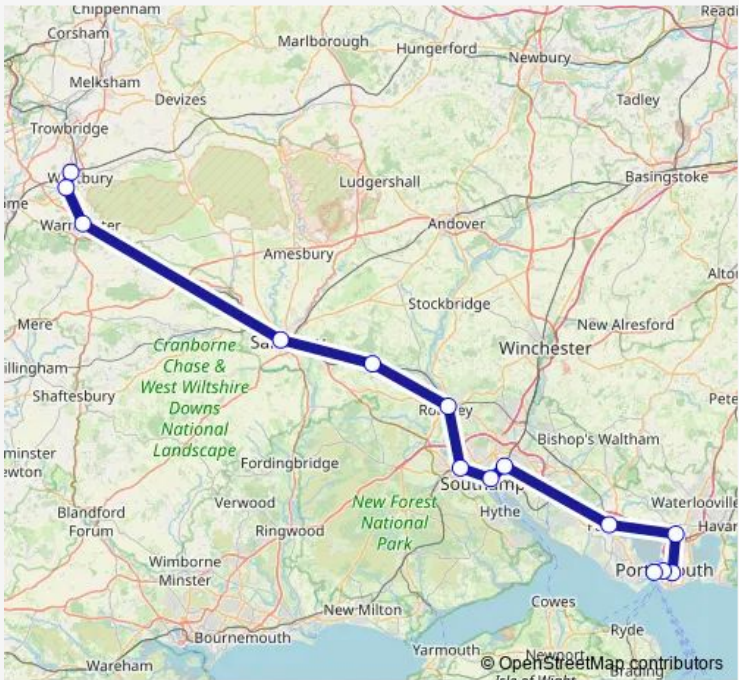

Rail Gw:Wsb->Pmh GW train service from WSB to Pmh

[Go to website](#)

Direction
 Westbury (Wilts) — Portsmouth Harbour
 14 stops
[Open route schedule](#)

- Westbury (Wilts)
- Dilton Marsh
- Warminster
- Salisbury
- Dean
- Romsey
- Redbridge (Hants)
- Southampton Central
- St Denys
- Fareham
- Cosham
- Fratton
- Portsmouth & Southsea
- Portsmouth Harbour

Route schedule
 Westbury (Wilts) — Portsmouth Harbour

Monday	—
Tuesday	—
Wednesday	—
Thursday	—
Friday	—
Saturday	06:01-22:10
Sunday	10:00-22:15

Route info
 Direction: Westbury (Wilts)
 Stops: 14
 Trip Duration: 1 hour 48 min

■ Gw:Wsb->Pmh — GW train service from WSB to Pmh **BusMaps**

Gw:Wsb->Pmh Rail time schedules and route maps are available in an offline PDF at busmaps.com. Use the busmaps.com website to see live bus times, train schedule or subway schedule, and step-by-step directions for all public transit in Portsmouth