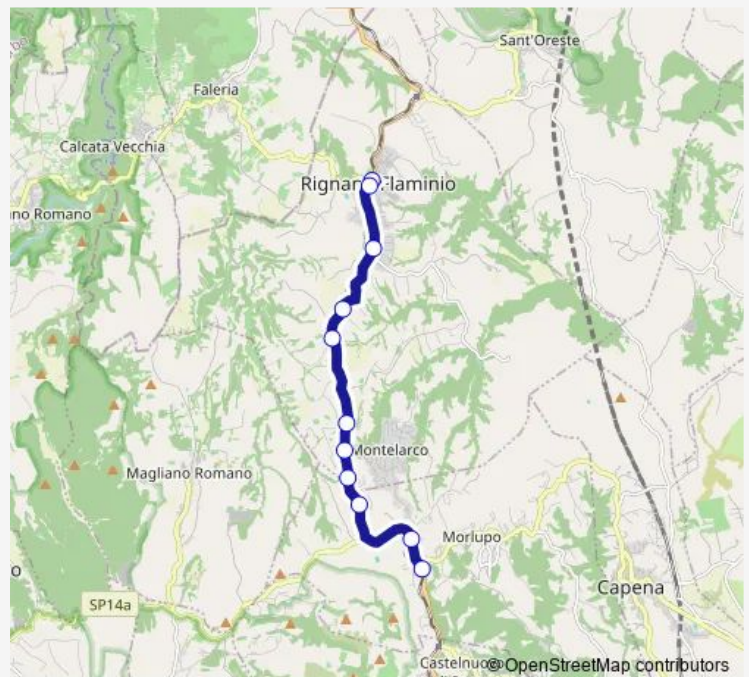

Bus Rignano Flaminio - Morlupo # Aa611d

[Go to website](#)

Direction

Rignano | Stazione # f2213 — Morlupo | Stazione # f2225

11 stops

[Open route schedule](#)

Rignano | Stazione # f2213

Rignano | Via Flaminia Via Fazio # f2214

Rignano | Via Flaminia (Valle Spadona) # f2221

Morlupo | Via Flaminia (Trullo) # f2222

Morlupo | Via Flaminia Via Grotte # f2224

Morlupo | Stazione # f2225

Route schedule

Rignano | Stazione # f2213 — Morlupo | Stazione # f2225

Monday 18:35

Tuesday 18:35

Wednesday 18:35

Thursday 18:35

Friday 18:35

Saturday —

Sunday —

Route info

Direction: Rignano | Stazione # f2213

Stops: 11

Trip Duration: 0 hour 10 min

Rignano Flaminio - Morlupo # Aa611d

Bus time schedules and route maps are available in an offline PDF at busmaps.com. Use the busmaps.com website to see live bus times, train schedule or subway schedule, and step-by-step directions for all public transit in Morlupo