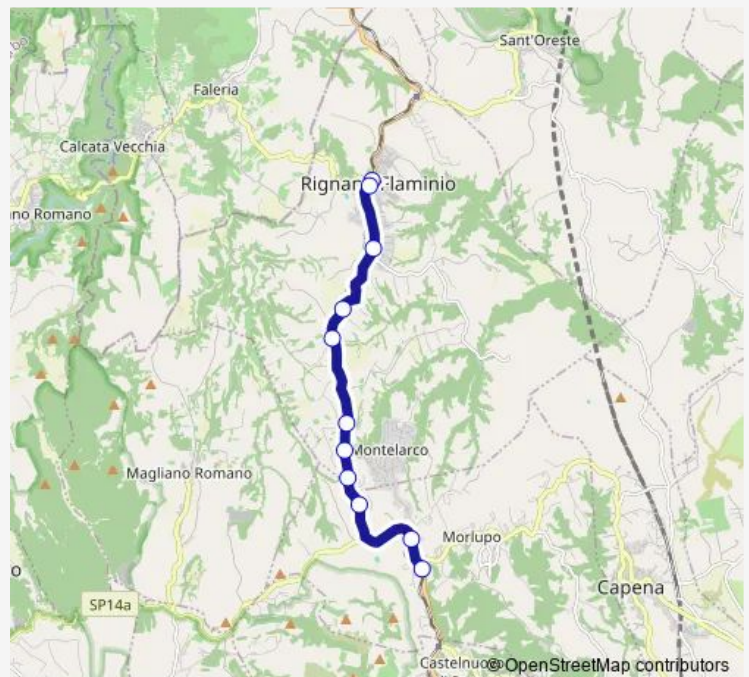

Rignano | Via Flaminia (Valle Spadona) # f2221

Morlupo | Via Flaminia (Trullo) # f2222

Morlupo | Via Flaminia Via Grotte # f2224

Morlupo | Stazione # f2225

Route schedule

Rignano | Stazione # f2213 — Morlupo | Stazione # f2225

Monday 18:35

Tuesday 18:35

Wednesday 18:35

Thursday 18:35

Friday 18:35

Saturday —

Sunday —

Route info

Direction: Rignano | Stazione # f2213

Stops: 11

Trip Duration: 0 hour 10 min

Rignano Flaminio - Morlupo # Aa611d

Bus time schedules and route maps are available in an offline PDF at busmaps.com. Use the busmaps.com website to see live bus times, train schedule or subway schedule, and step-by-step directions for all public transit in Morlupo