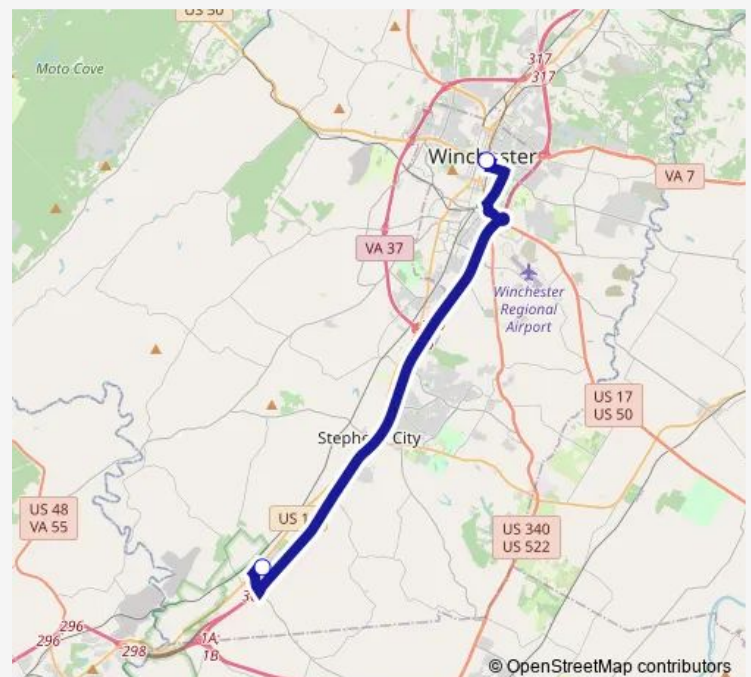

### Direction

Laurel Ridge Community College — Boscawen Transfer Station

2 stops

[Open route schedule](#)

Laurel Ridge Community College

Boscawen Transfer Station

### Route schedule

Laurel Ridge Community College — Boscawen Transfer Station

Monday	07:55-20:45
Tuesday	07:55-20:45
Wednesday	07:55-20:45
Thursday	07:55-20:45
Friday	07:55-20:45
Saturday	—
Sunday	—

### Route info

Direction: Laurel Ridge Community College

Stops: 2

Trip Duration: 0 hour 25 min

Laurel Ridge

**Direction**

Boscawen Transfer Station — Laurel Ridge Community College

7 stops

[Open route schedule](#)

Boscawen Transfer Station

Piccadilly - Bank of Clarke County

Braddock &amp; Amherst

Valley Avenue at Junior Handley High School

Shihadeh Innovation Center

Jubal Early &amp; Apple Blossom Drive