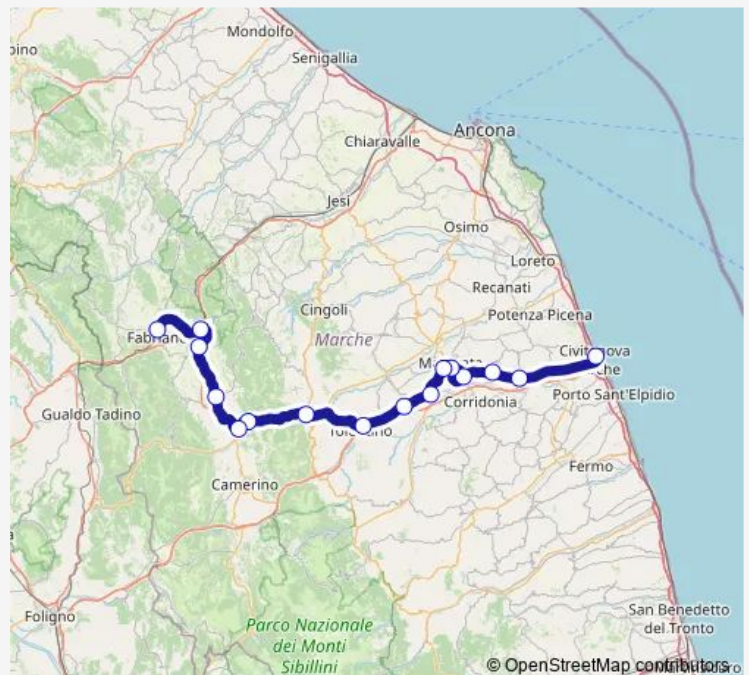

Gagliole

Castelraimondo-Camerino

Matelica

Cerreto d'Esi

Albacina

Fabriano

Route schedule

Civitanova-M. Montegr. — Fabriano

Monday 05:30

Tuesday 05:30

Wednesday 05:30

Thursday 05:30

Friday 05:30

Saturday 05:30

Sunday —

Route info

Direction: Civitanova-M. Montegr.

Stops: 16

Trip Duration: 1 hour 50 min

■ 21567b — Da Civitanova-M. Montegr. a Fabriano

21567b Rail time schedules and route maps are available in an offline PDF at busmaps.com. Use the busmaps.com website to see live bus times, train schedule or subway schedule, and step-by-step directions for all public transit in Macerata