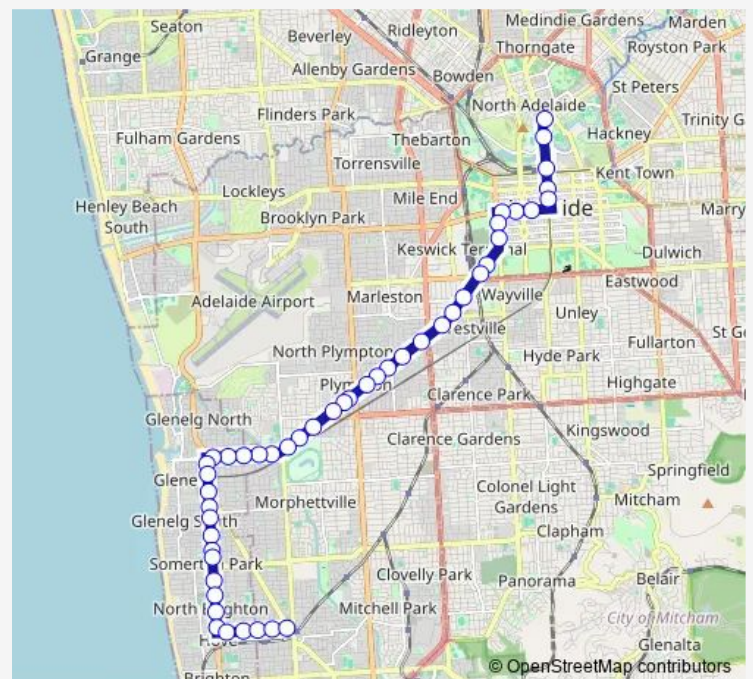

Stop 1 King William Rd - East side

Stop A3 King William Rd - East side

Stop D1 King William St - East side

Stop E1 King William St - East side

Stop W2 Grote St - South side

Stop X1 Grote St - South side

Stop Y1 Grote St - South side

Stop 6 Anzac Hwy - South East side

Stop 7 Anzac Hwy - South East side

Stop 8 Anzac Hwy - South East side

Stop 9 Anzac Hwy - South East side

Stop 10 Anzac Hwy - South East side

Stop 11 Anzac Hwy - South East side

Route schedule

Stop 2 King William Rd - South East side — Stop 38 Dunrobin Rd - North side

Monday	23:28
Tuesday	23:28
Wednesday	23:28
Thursday	23:28
Friday	23:28
Saturday	—
Sunday	23:20

Route info

Direction: Stop 2 King William Rd - South East side

Stops: 48

Trip Duration: 0 hour 35 min

263A — City to Warradale

Stop 12 Anzac Hwy - South East side

Stop 13 Anzac Hwy - South East side

Stop 14 Anzac Hwy - South East side

Stop 14A Anzac Hwy - South East side