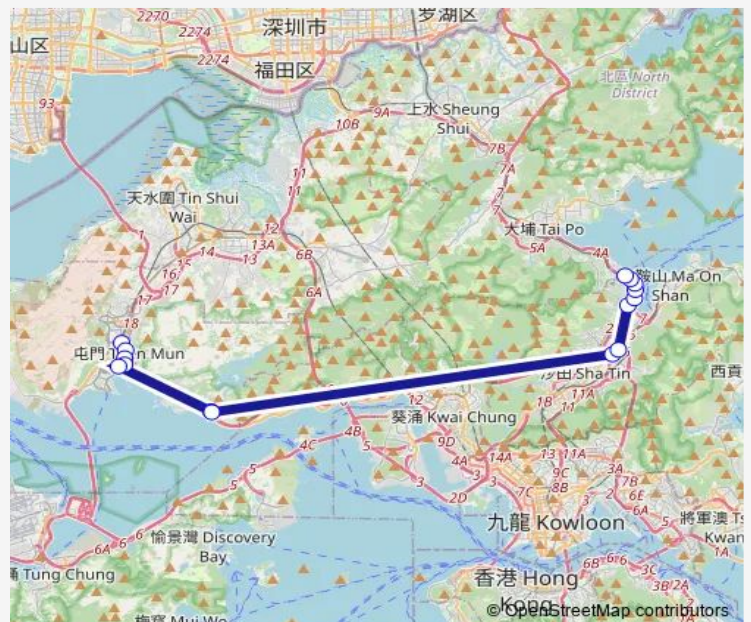

[Ctb] MA LIU Shui Public Pier, Science Park Road[[Kmb+Ctb] MA LIU Shui Public Pier/
Ma LIU Shui Public Pier, Science Park Road[[Kmb] MA LIU Shui Public Pier][[Lwb] MA LIU Shui Public Pier

[Ctb] University Station[[Kmb] University Station

[Ctb] Heung YEE KUK NEW Territories Building, TAI Chung KIU Road[[Kmb+Ctb] Shek MUN BBI - Heung YEE KUK Building/
Heung YEE KUK NEW Territories Building, TAI Chung KIU Road[[Kmb] Shek MUN BBI - Heung YEE KUK Building][[Lwb] Shek MUN BBI - Heung YEE KUK Building

[Ctb] Block 13 City ONE Shatin, TAI Chung KIU Road[[Kmb+Ctb] City ONE Shatin/
Block 13 City ONE Shatin, TAI Chung KIU Road[[Kmb] City ONE Shatin][[Lwb] City ONE Shatin

[Kmb] Shing MUN Tunnels BUS Interchange

Route schedule

[Ctb] Hong Kong Science Park Phase 3, Science Park West Avenue[[Kmb] Hong Kong Science Park Phase 3 — [Ctb] Tuen MUN Station[[Kmb] Tuen MUN Station BUS Terminus[[Lrtfeeder] Tuen MUN Station[[Lrtfeeder] Tuen MUN Station[[Lwb] Tuen MUN Station BUS Terminus

Monday	18:20
Tuesday	18:20
Wednesday	18:20
Thursday	18:20
Friday	18:20
Saturday	—
Sunday	—

Route info

Direction: [Ctb] Hong Kong Science Park Phase 3, Science Park West Avenue[[Kmb] Hong Kong Science Park Phase 3

Stops: 17

Trip Duration: 1 hour 5 min