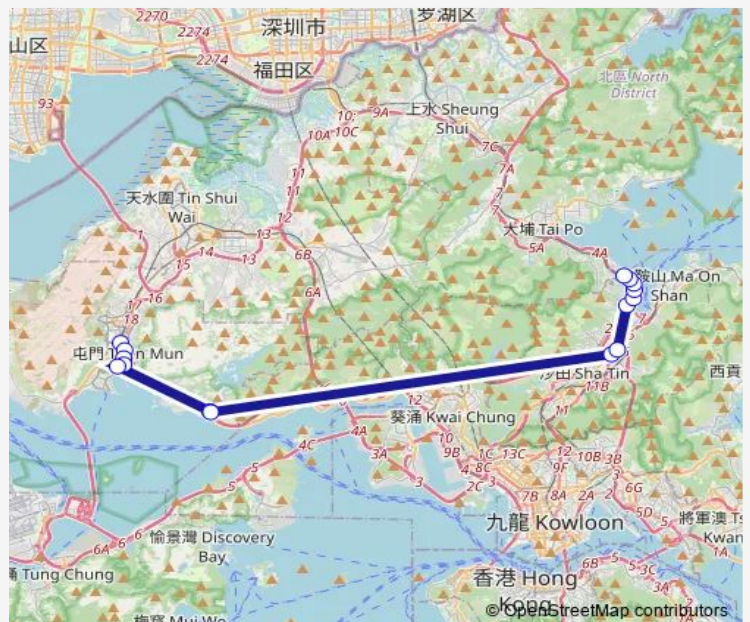

[Ctb] Water Sports Centre, Science Park Road[[Kmb] Water Sports Centre][Lwb] Water Sports Centre

[Ctb] MA LIU Shui Public Pier, Science Park Road[[Kmb] MA LIU Shui Public Pier][Lwb] MA LIU Shui Public Pier

[Ctb] University Station[[Kmb] University Station

[Ctb] Heung YEE KUK NEW Territories Building, TAI Chung KIU Road[[Kmb+Ctb] Shek MUN BBI - Heung YEE KUK Building/
Heung YEE KUK NEW Territories Building, TAI Chung KIU Road[[Kmb] Shek MUN BBI - Heung YEE KUK Building][Lwb] Shek MUN BBI - Heung YEE KUK Building

[Ctb] Block 13 City ONE Shatin, TAI Chung KIU Road[[Kmb+Ctb] City ONE Shatin/
Block 13 City ONE Shatin, TAI Chung KIU Road[[Kmb] City ONE Shatin][Lwb] City ONE Shatin

[Kmb] Shing MUN Tunnels BUS Interchange

[Kmb] Shing MUN Tunnels BUS Interchange

[Kmb] Tuen MUN Road Interchange

Route schedule

[Ctb] Hong Kong Science Park Phase 3, Science Park West Avenue[[Kmb] Hong Kong Science Park Phase 3 — [Ctb] Tuen MUN Station][[Kmb] Tuen MUN Station BUS Terminus][[Lrtfeeder] Tuen MUN Station][[Lrtfeeder] Tuen MUN Station][Lwb] Tuen MUN Station BUS Terminus

Monday	18:20
Tuesday	18:20
Wednesday	18:20
Thursday	18:20
Friday	18:20
Saturday	—
Sunday	—

Route info

Direction: [Ctb] Hong Kong Science Park Phase 3, Science Park West Avenue[[Kmb] Hong Kong Science Park Phase 3

Stops: 17

Trip Duration: 1 hour 5 min