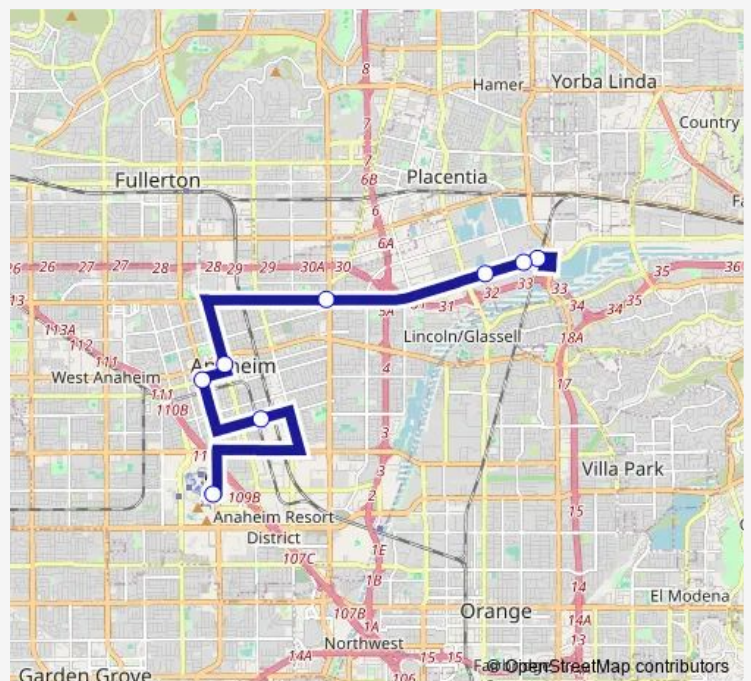

Kaiser Permanente La Palma & Fountain

Social Services Orange Wb

State College & La Palma

City Hall Sb

Police Department Sb

Vermont & Melrose

Disneyland Main Transportation Center - 19

Route schedule

Metrolink Station Anaheim Canyon — Disneyland Main Transportation Center - 19

Monday	05:54-07:54
Tuesday	05:54-07:54
Wednesday	05:54-07:54
Thursday	05:54-07:54
Friday	05:54-07:54
Saturday	—
Sunday	—

Route info

Direction: Metrolink Station Anaheim Canyon

Stops: 8

Trip Duration: 1 hour 1 min

Direction

Disneyland Main Transportation Center - 19 — Metrolink Station Anaheim Canyon

8 stops

[Open route schedule](#)

Disneyland Main Transportation Center - 19

Vermont & Olive

Police Department Nb

City Hall

La Palma & State College

Social Services Orange Eb

Kaiser Permanente La Palma & Grove

Metrolink Station Anaheim Canyon

Route schedule