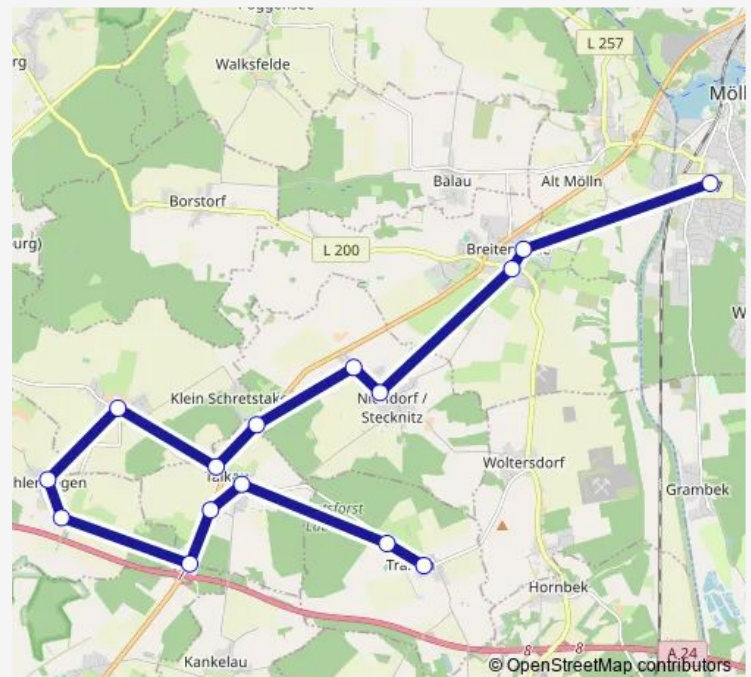

### Route schedule

Breitenfelde, Schulstraße — Talkau, Kirche

Monday 12:10-13:05

Tuesday 12:10-13:05

Wednesday 12:10-13:05

Thursday 12:10-13:05

Friday 12:10-13:05

Saturday —

### Route info

Direction: Breitenfelde, Schulstraße

Stops: 14

Trip Duration: 0 hour 22 min