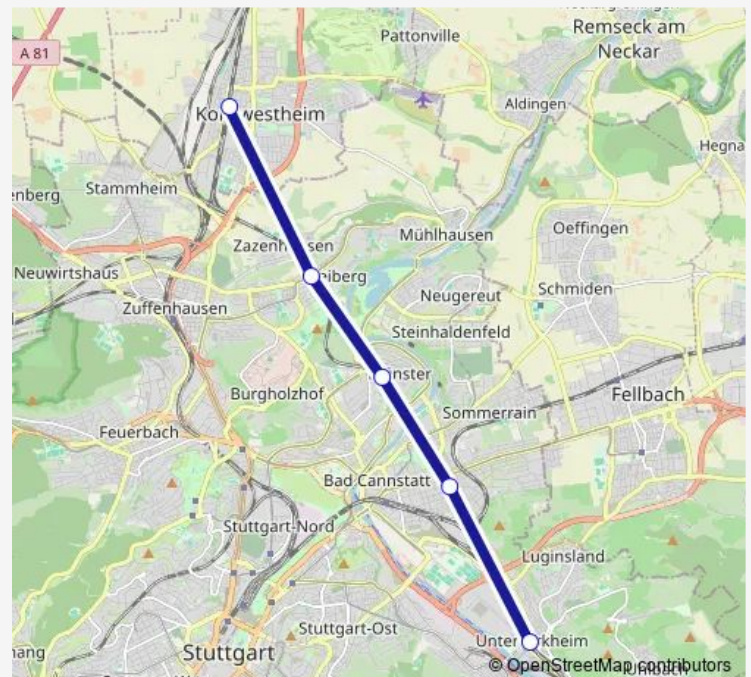

Regional Rail Service Rb11

[Go to website](#)

Direction

Untertürkheim — Kornwestheim

5 stops

[Open route schedule](#)

Untertürkheim

Ebitzweg

Münster

Zazenhausen

Kornwestheim

Route schedule

Untertürkheim — Kornwestheim

Monday 05:45-17:45

Tuesday 05:45-17:45

Wednesday 05:45-17:45

Thursday 05:45-17:45

Friday 05:45-17:45

Saturday —

Sunday —

Route info

Direction: Untertürkheim

Stops: 5

Trip Duration: 0 hour 14 min

Rb11

Direction

Kornwestheim — Untertürkheim

5 stops

[Open route schedule](#)

Kornwestheim

Zazenhausen

Münster