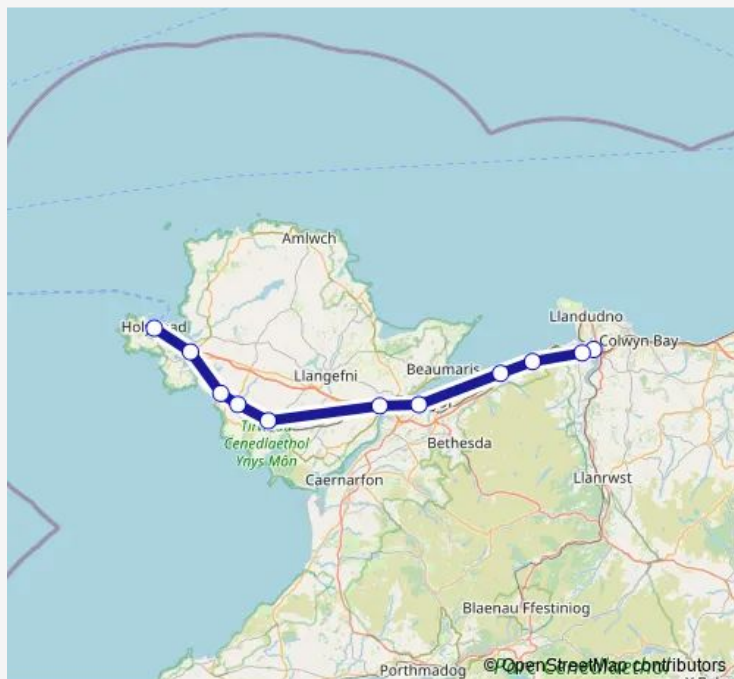

Bangor (Gwynedd)

Llanfairpwll

Bodorgan

Ty Croes

Rhosneigr

Valley

Holyhead

### Route schedule

Llandudno Junction — Holyhead

Monday	23:08-00:01 <sup>+1</sup>
Tuesday	00:01-00:01 <sup>+1</sup>
Wednesday	00:01-00:01 <sup>+1</sup>
Thursday	00:01-00:01 <sup>+1</sup>
Friday	00:01
Saturday	23:48
Sunday	09:49-23:54

### Route info

Direction: Llandudno Junction

Stops: 11

Trip Duration: 2 hour 2 min

Aw:Llj->Hhd — AW train service from LLJ to Hhd

Aw:Llj->Hhd Rail time schedules and route maps are available in an offline PDF at [busmaps.com](https://busmaps.com). Use the [busmaps.com](https://busmaps.com) website to see live bus times, train schedule or subway schedule, and step-by-step directions for all public transit in Conwy