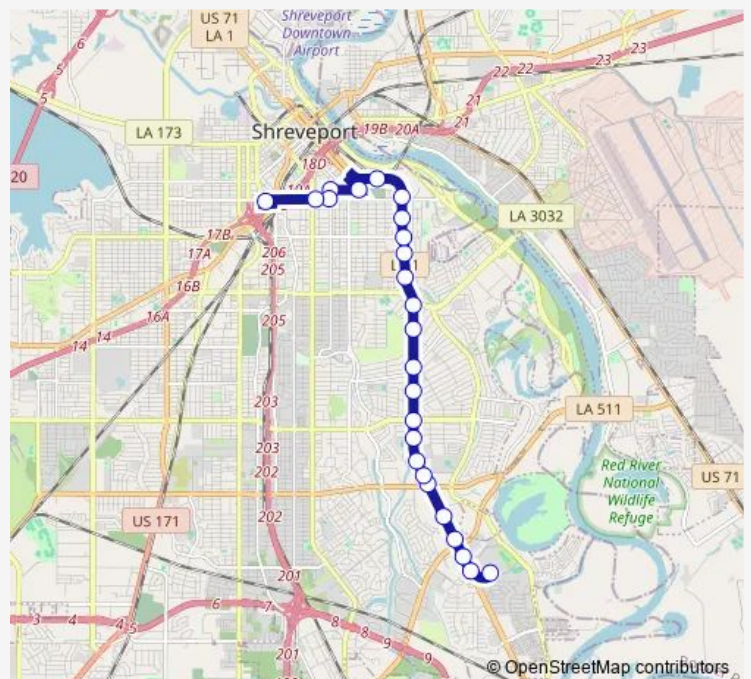

Route schedule

Sportran Intermodal Terminal — Lsus

Monday 06:05-17:15

Tuesday 06:05-17:15

Wednesday 06:05-17:15

Thursday 06:05-17:15

Friday 06:05-17:15

Saturday —

Sunday —

Route info

Direction: Sportran Intermodal Terminal

Stops: 25

Trip Duration: 0 hour 27 min

Route 26 — 26 - Youree Drive

Youree Dr & Sams Club (Outbound)

Youree Dr & Dairy Queen (Outbound)

Youree Dr & Walmart (Outbound)

Lsus

Direction

Lsus — Sportran Intermodal Terminal

25 stops

[Open route schedule](#)

Lsus

University Pl & Youree Dr (Inbound)

Stoner Ave & Louisiana Ave (Inbound)

Sportran Intermodal Terminal

Route schedule

Lsus — Sportran Intermodal Terminal

Monday 05:34-17:42

Tuesday 05:34-17:42

Wednesday 05:34-17:42

Thursday 05:34-17:42