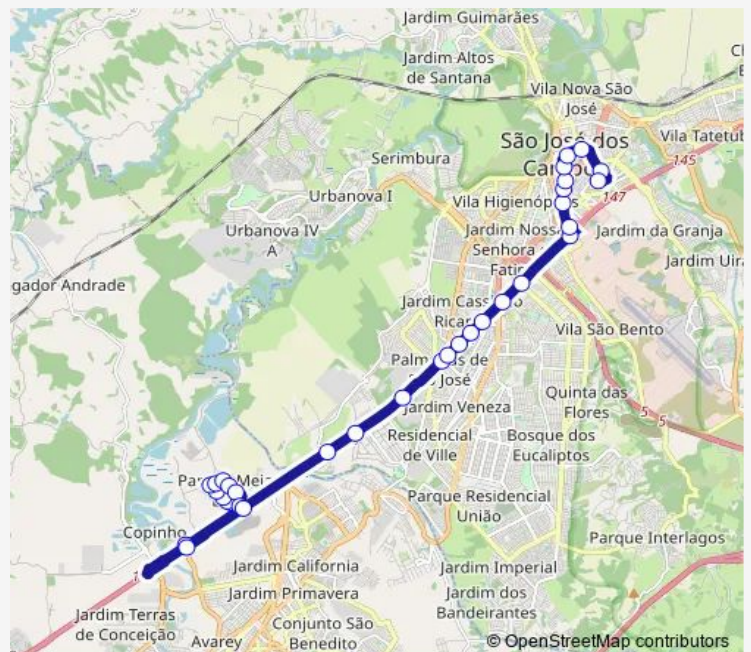

Monday 05:10-21:15

Tuesday 05:10-21:15

Wednesday 05:10-21:15

Thursday 05:10-21:15

Friday 05:10-21:15

Saturday 06:00-18:30

Sunday 06:30-13:00

Route info

Direction: Rua Dep. Arnaldo Laurindo 112 - Ponto Final da Linha 5118 - Parque Meia Lua Jacarei - SP 12335-000 Brasil

Stops: 33

Trip Duration: 0 hour 40 min

BR-116 Rod. Pres. Dutra km 1569 norte - Jardim Limoeiro
Sao Jose dos Campos - SP 12230-002 Brasil