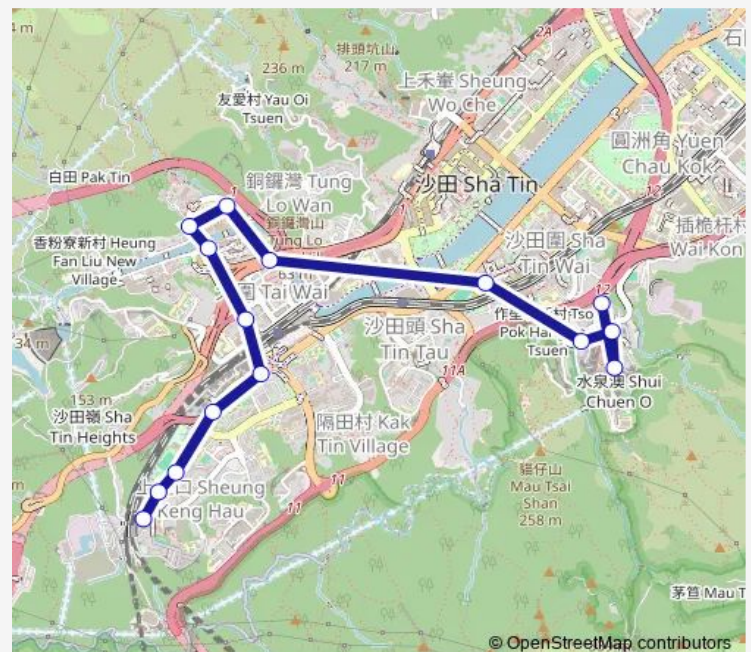

Wednesday 07:07-07:15

Thursday 07:07-07:15

Friday 07:07-07:15

Saturday —

Sunday —

Route info

Direction: [Ctb] Shui Chuen O Estate[[Kmb+Ctb] Shui Chuen O BUS Terminus/
Shui Chuen O Estate[[Kmb] Shui Chuen O B/T][Lwb] Shui Chuen O B/T

Stops: 15

Trip Duration: 0 hour 37 min

[Ctb] Carado Garden, CHE Kung MIU Road[[Kmb+Ctb]
Carado Garden/
Carado Garden, CHE Kung MIU
Road[[Kmb] Carado Garden[[Lwb] Carado Garden

[Ctb] HIN Yeung House HIN Keng Estate, CHE Kung
MIU Road[[Kmb+Ctb] HIN Yeung House HIN Keng Es-
tate/
Hin Yeung House HIN Keng Estate, CHE Kung
MIU Road[[Kmb] HIN Yeung House HIN Keng Estate[[Lwb]
HIN Yeung House HIN Keng Estate