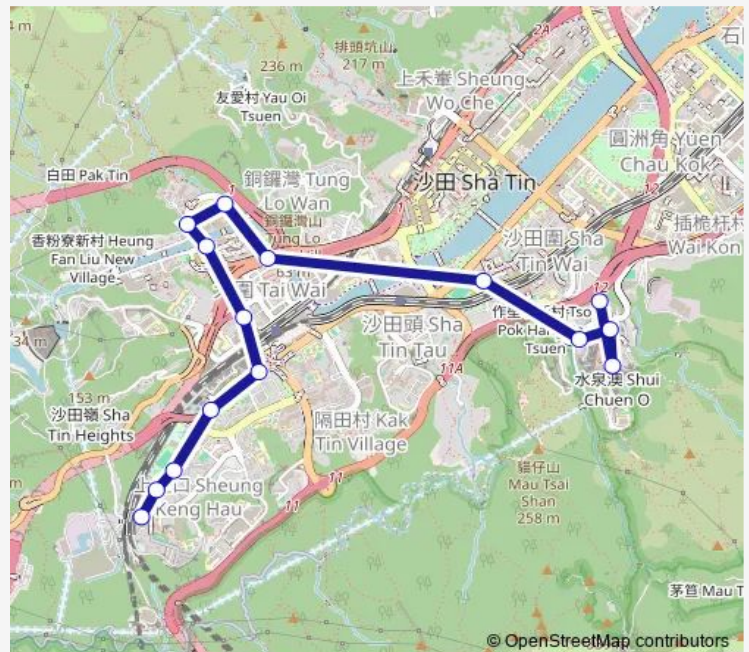

Wednesday 07:07-07:15

Thursday 07:07-07:15

Friday 07:07-07:15

Saturday —

Sunday —

Route info

Direction: [Ctb] Shui Chuen O Estate[[Kmb+Ctb] Shui Chuen O BUS Terminus/
Shui Chuen O Estate[[Kmb] Shui Chuen O B/T][Lwb] Shui Chuen O B/T

Stops: 15

Trip Duration: 0 hour 35 min

[Ctb] Carado Garden, CHE Kung MIU Road[[Kmb+Ctb]
Carado Garden/
Carado Garden, CHE Kung MIU
Road[[Kmb] Carado Garden][Lwb] Carado Garden

[Ctb] HIN Yeung House HIN Keng Estate, CHE Kung
MIU Road[[Kmb+Ctb] HIN Yeung House HIN Keng Es-
tate/
Hin Yeung House HIN Keng Estate, CHE Kung
MIU Road[[Kmb] HIN Yeung House HIN Keng Estate][Lwb]
HIN Yeung House HIN Keng Estate