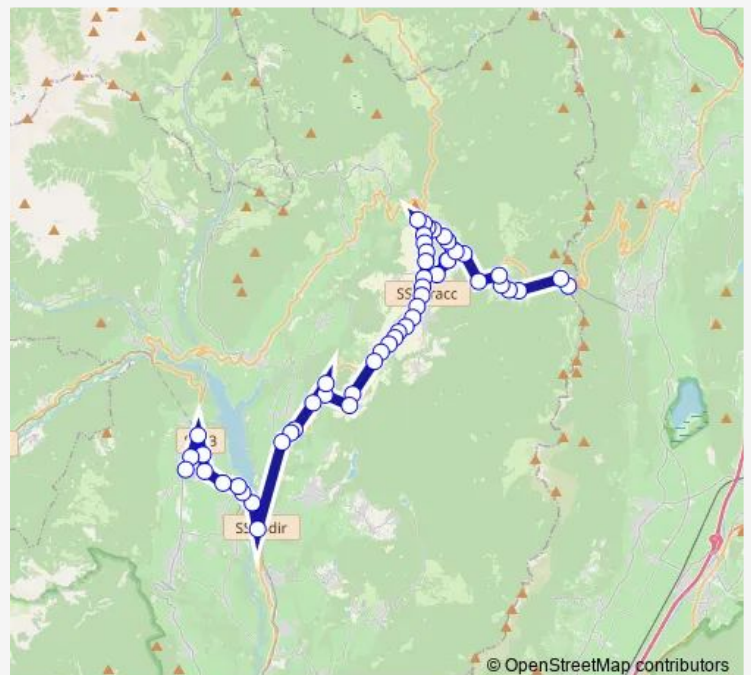

Monday 12:50

Tuesday 12:50

Wednesday 12:50

Thursday 12:50

Friday 12:50

Saturday —

Sunday —

Route info

Direction: Revò

Stops: 8

Trip Duration: 0 hour 25 min

■ B630 — Cles -Dermulo -Dambel -Don -Fondo -P. Mendola

Direction

Fondo. Via Garibaldi — Revò

14 stops

[Open route schedule](#)