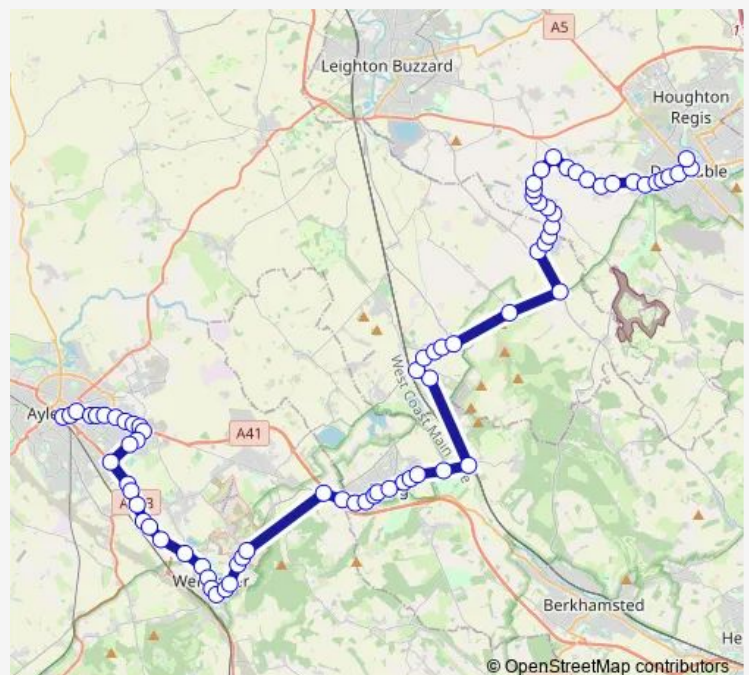

### Route schedule

Aylesbury Bus Stn — Asda

Monday 07:25

Tuesday 07:25

Wednesday 07:25

Thursday 07:25

Friday 07:25

Saturday —

### Route info

Direction: Aylesbury Bus Stn

Stops: 75

Trip Duration: 1 hour 42 min

61A — Aylesbury - Tring - Pitstone - Ivinghoe - Eaton Bray - Dunstable

Castle Park Road

Perry Street

Health Centre